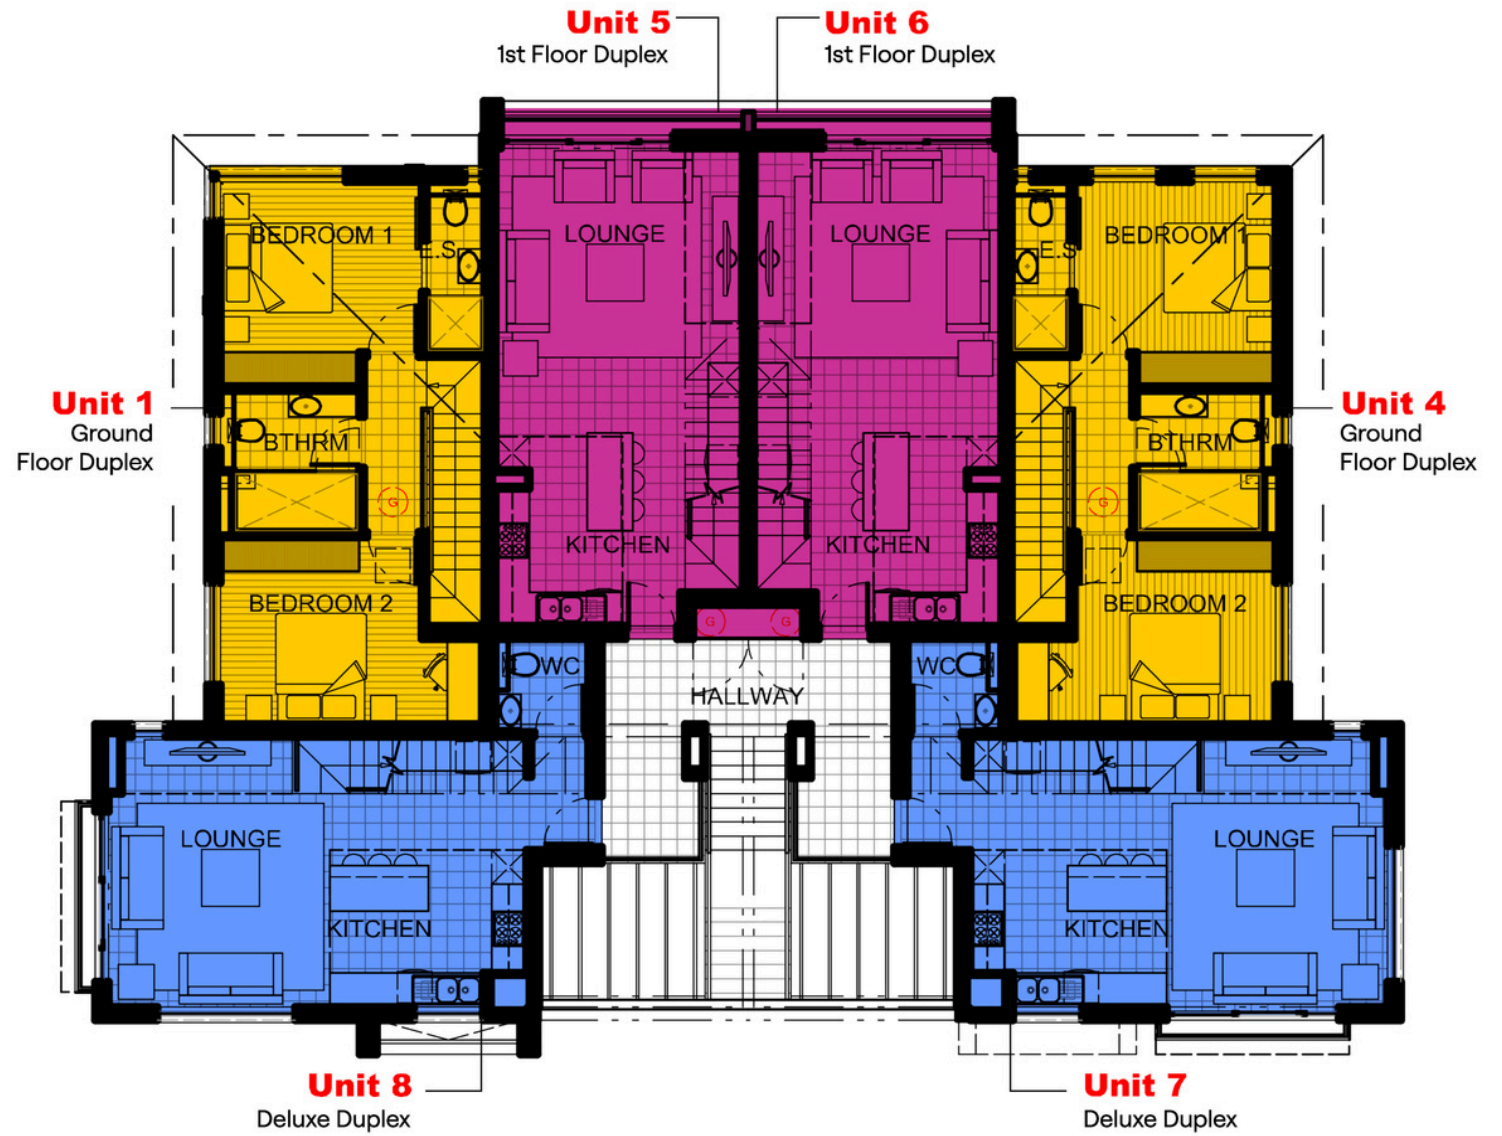

BLOCK A ELEVATION

82m²

Ground Floor Duplex

38m²

Studio Simplex

85m²

1st Floor Duplex

99m²

Deluxe Duplex

klein de KONING

- 82m²** Ground Floor Duplex
- 38m²** Studio Simplex
- 85m²** 1st Floor Duplex
- 99m²** Deluxe Duplex

GROUND FLOOR

klein de KONING

- 82m² Ground Floor Duplex
- 38m² Studio Simplex
- 85m² 1st Floor Duplex
- 99m² Deluxe Duplex

FIRST FLOOR

klein de KONING

- 82m² Ground Floor Duplex
- 38m² Studio Simplex
- 85m² 1st Floor Duplex
- 99m² Deluxe Duplex

SECOND FLOOR