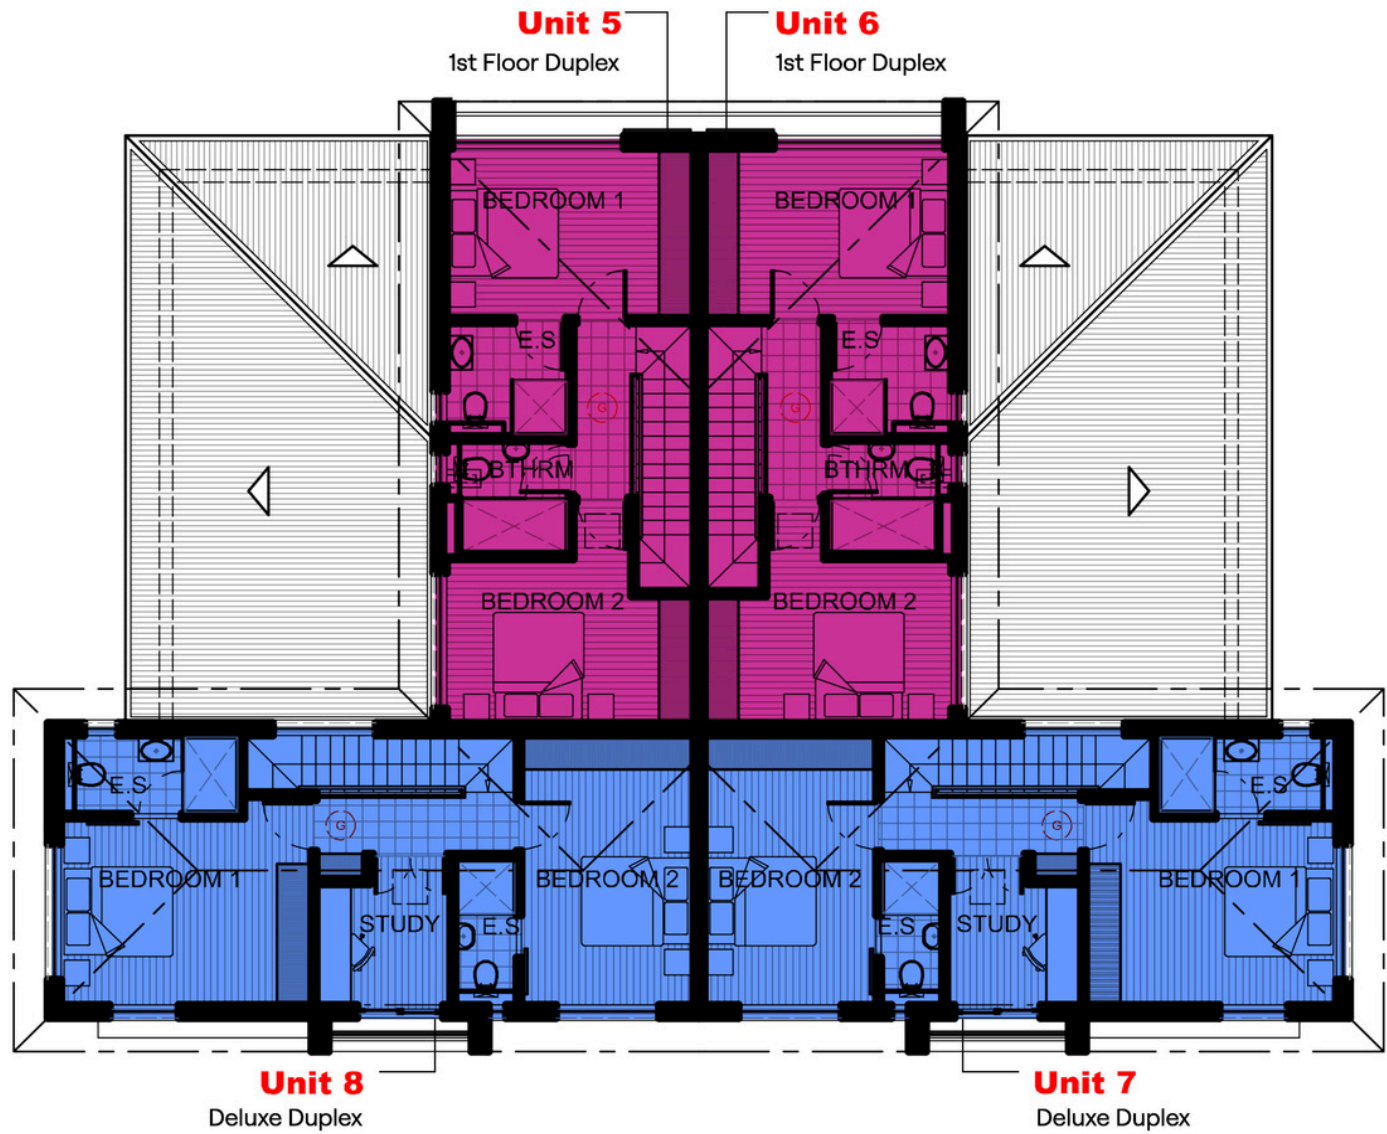

BLOCK A ELEVATION

82m²

Ground Floor Duplex

38m²

Studio Simplex

85m²

1st Floor Duplex

99m²

Deluxe Duplex

klein de KONING

- 82m²** Ground Floor Duplex
- 38m²** Studio Simplex
- 85m²** 1st Floor Duplex
- 99m²** Deluxe Duplex

GROUND FLOOR

klein de KONING

- 82m² Ground Floor Duplex
- 38m² Studio Simplex
- 85m² 1st Floor Duplex
- 99m² Deluxe Duplex

FIRST FLOOR

klein de KONING

- 82m² Ground Floor Duplex
- 38m² Studio Simplex
- 85m² 1st Floor Duplex
- 99m² Deluxe Duplex

SECOND FLOOR