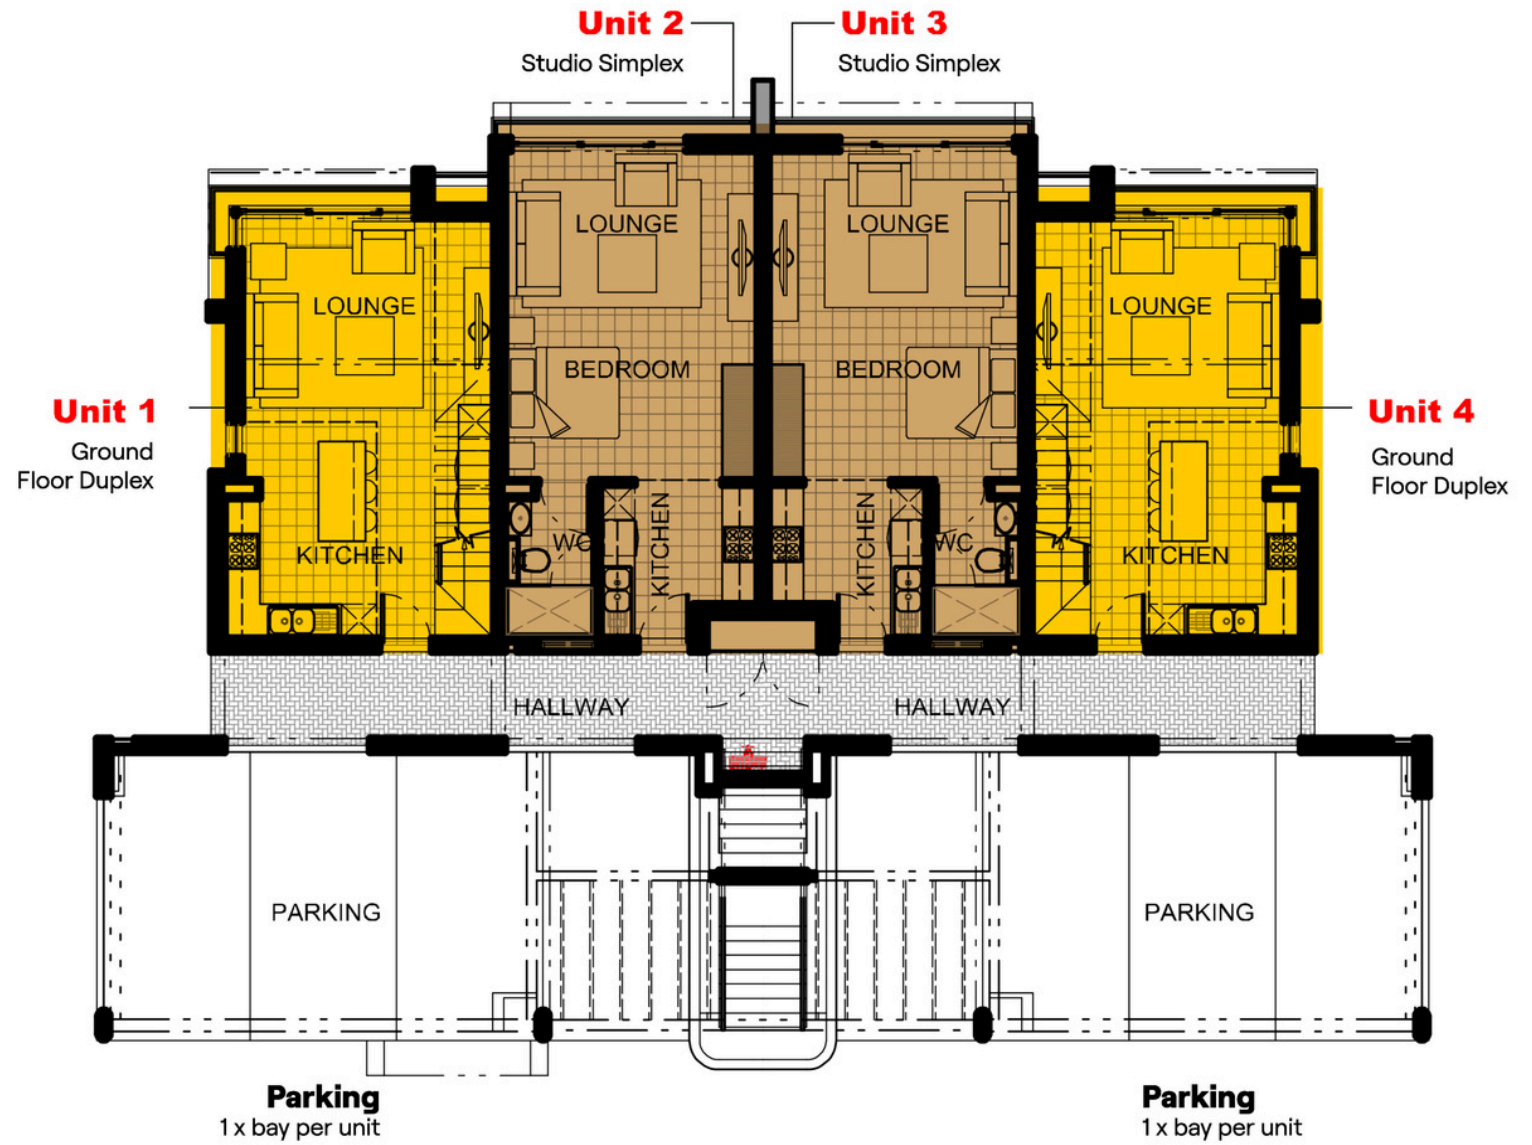

BLOCK A ELEVATION

82m²

Ground Floor Duplex

38m²

Studio Simplex

85m²

1st Floor Duplex

99m²

Deluxe Duplex

klein de KONING

- 82m²** Ground Floor Duplex
- 38m²** Studio Simplex
- 85m²** 1st Floor Duplex
- 99m²** Deluxe Duplex

GROUND FLOOR

klein de KONING

- 82m² Ground Floor Duplex
- 38m² Studio Simplex
- 85m² 1st Floor Duplex
- 99m² Deluxe Duplex

FIRST FLOOR

klein de KONING

- 82m² Ground Floor Duplex
- 38m² Studio Simplex
- 85m² 1st Floor Duplex
- 99m² Deluxe Duplex

SECOND FLOOR