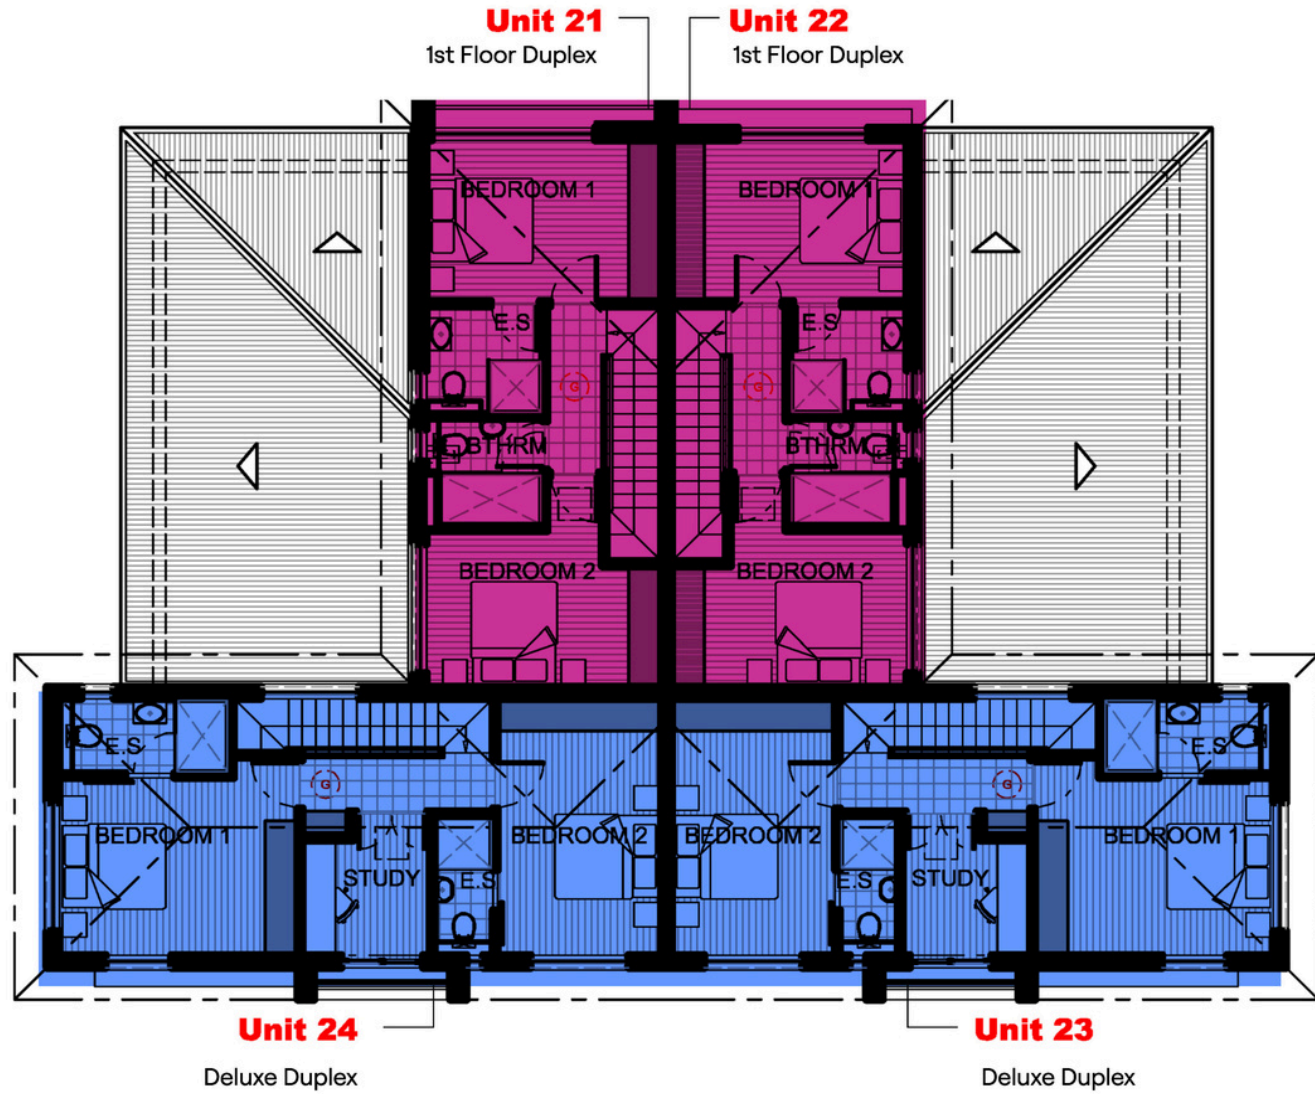

# BLOCK C ELEVATION

82m<sup>2</sup>

Ground Floor Duplex

38m<sup>2</sup>

Studio Simplex

85m<sup>2</sup>

1st Floor Duplex

99m<sup>2</sup>

# klein de KONING

GROUND FLOOR

# klein de KONING

FIRST FLOOR

# klein de KONING

- 82m<sup>2</sup> Ground Floor Duplex
- 38m<sup>2</sup> Studio Simplex
- 85m<sup>2</sup> 1st Floor Duplex
- 99m<sup>2</sup> Deluxe Duplex

SECOND FLOOR