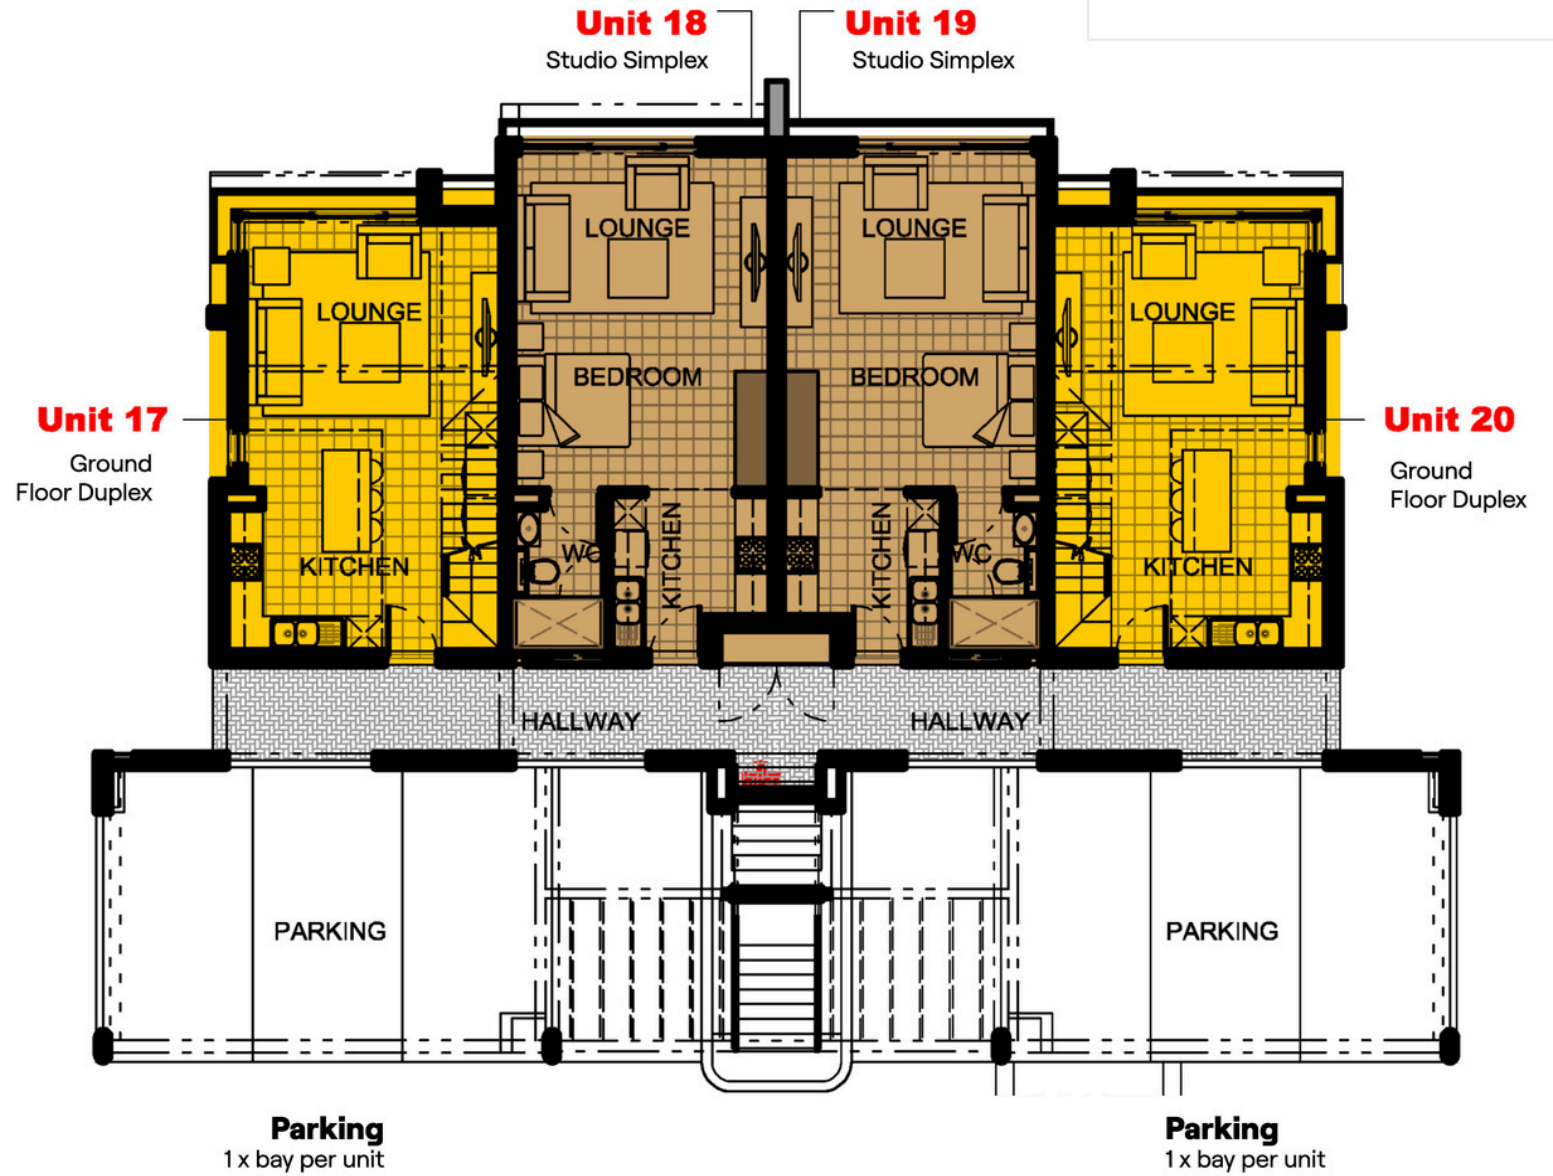

# BLOCK C ELEVATION

82m<sup>2</sup>

Ground Floor Duplex

38m<sup>2</sup>

Studio Simplex

85m<sup>2</sup>

1st Floor Duplex

99m<sup>2</sup>

# klein de KONING

GROUND FLOOR

# klein de KONING

FIRST FLOOR

# klein de KONING

- 82m<sup>2</sup> Ground Floor Duplex
- 38m<sup>2</sup> Studio Simplex
- 85m<sup>2</sup> 1st Floor Duplex
- 99m<sup>2</sup> Deluxe Duplex

SECOND FLOOR