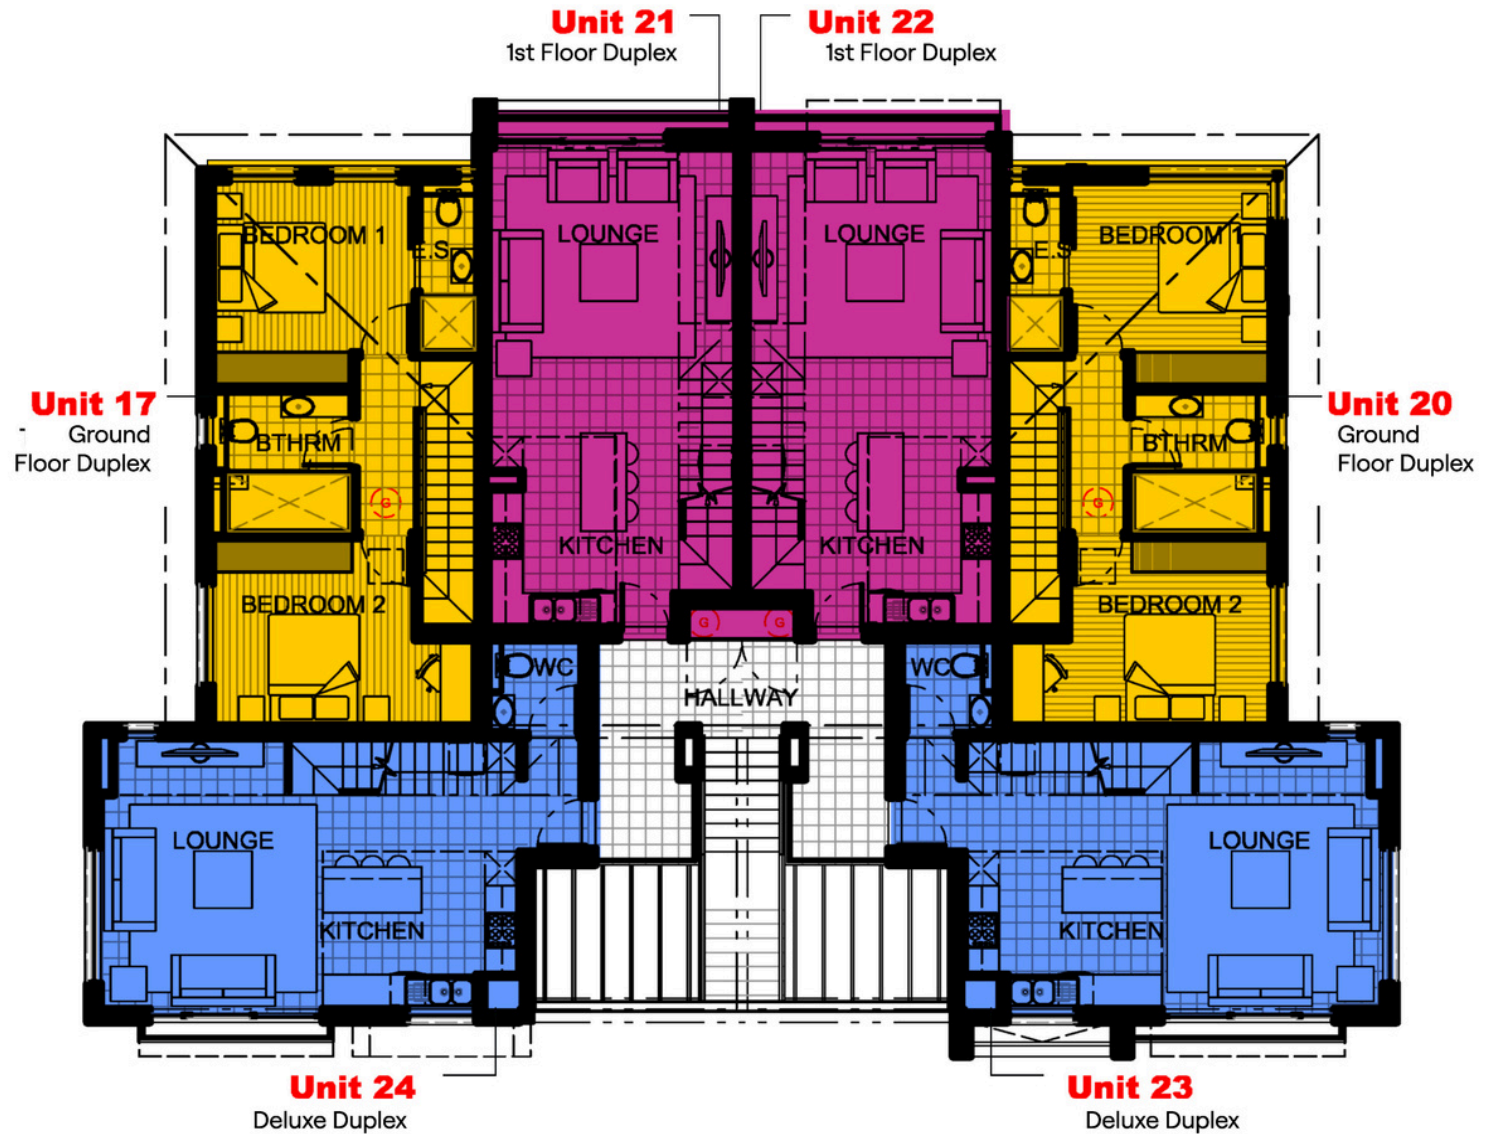

# BLOCK C ELEVATION

82m<sup>2</sup>

Ground Floor Duplex

38m<sup>2</sup>

Studio Simplex

85m<sup>2</sup>

1st Floor Duplex

99m<sup>2</sup>

# klein de KONING

GROUND FLOOR

# klein de KONING

FIRST FLOOR

# klein de KONING

- 82m<sup>2</sup> Ground Floor Duplex
- 38m<sup>2</sup> Studio Simplex
- 85m<sup>2</sup> 1st Floor Duplex
- 99m<sup>2</sup> Deluxe Duplex

SECOND FLOOR