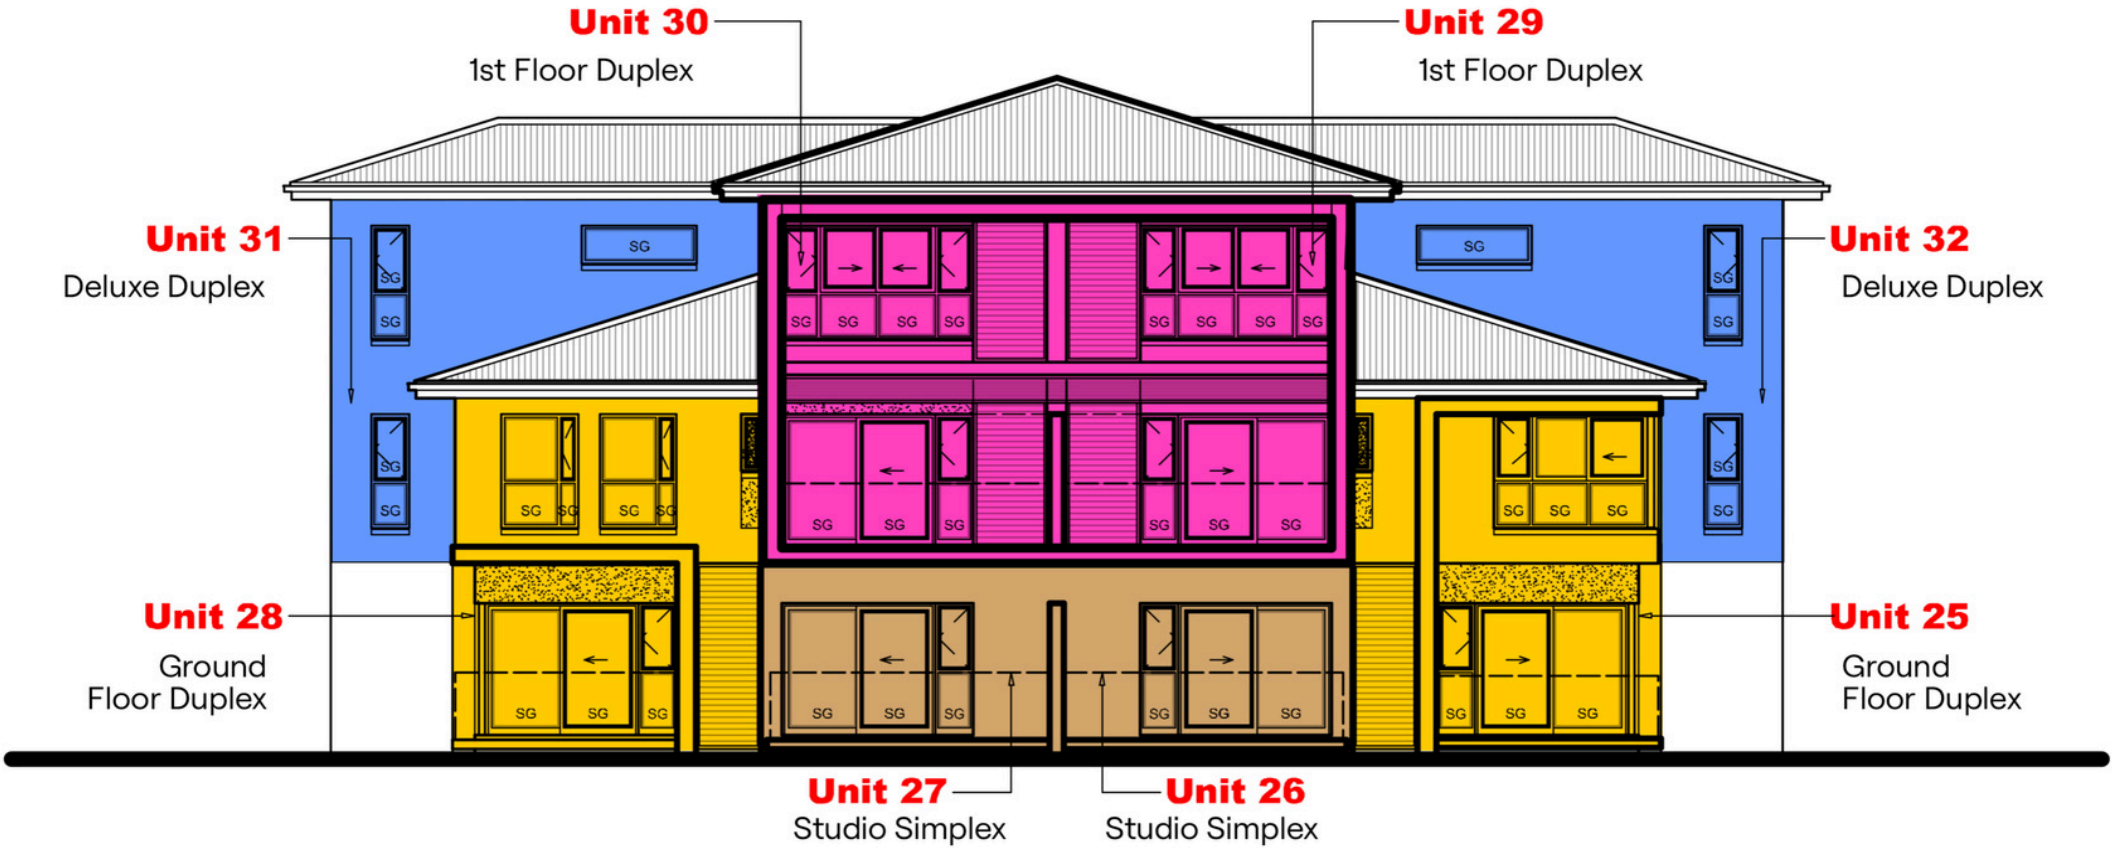

BLOCK D ELEVATION

82m²

Ground Floor Duplex

38m²

Studio Simplex

85m²

1st Floor Duplex

99m²

Deluxe Duplex

- 82m² Ground Floor Duplex
- 38m² Studio Simplex
- 85m² 1st Floor Duplex
- 99m² Deluxe Duplex

GROUND FLOOR

klein de KONING

FIRST FLOOR

klein
de
KONING

- 82m² Ground Floor Duplex
- 38m² Studio Simplex
- 85m² 1st Floor Duplex
- 99m² Deluxe Duplex

SECOND FLOOR