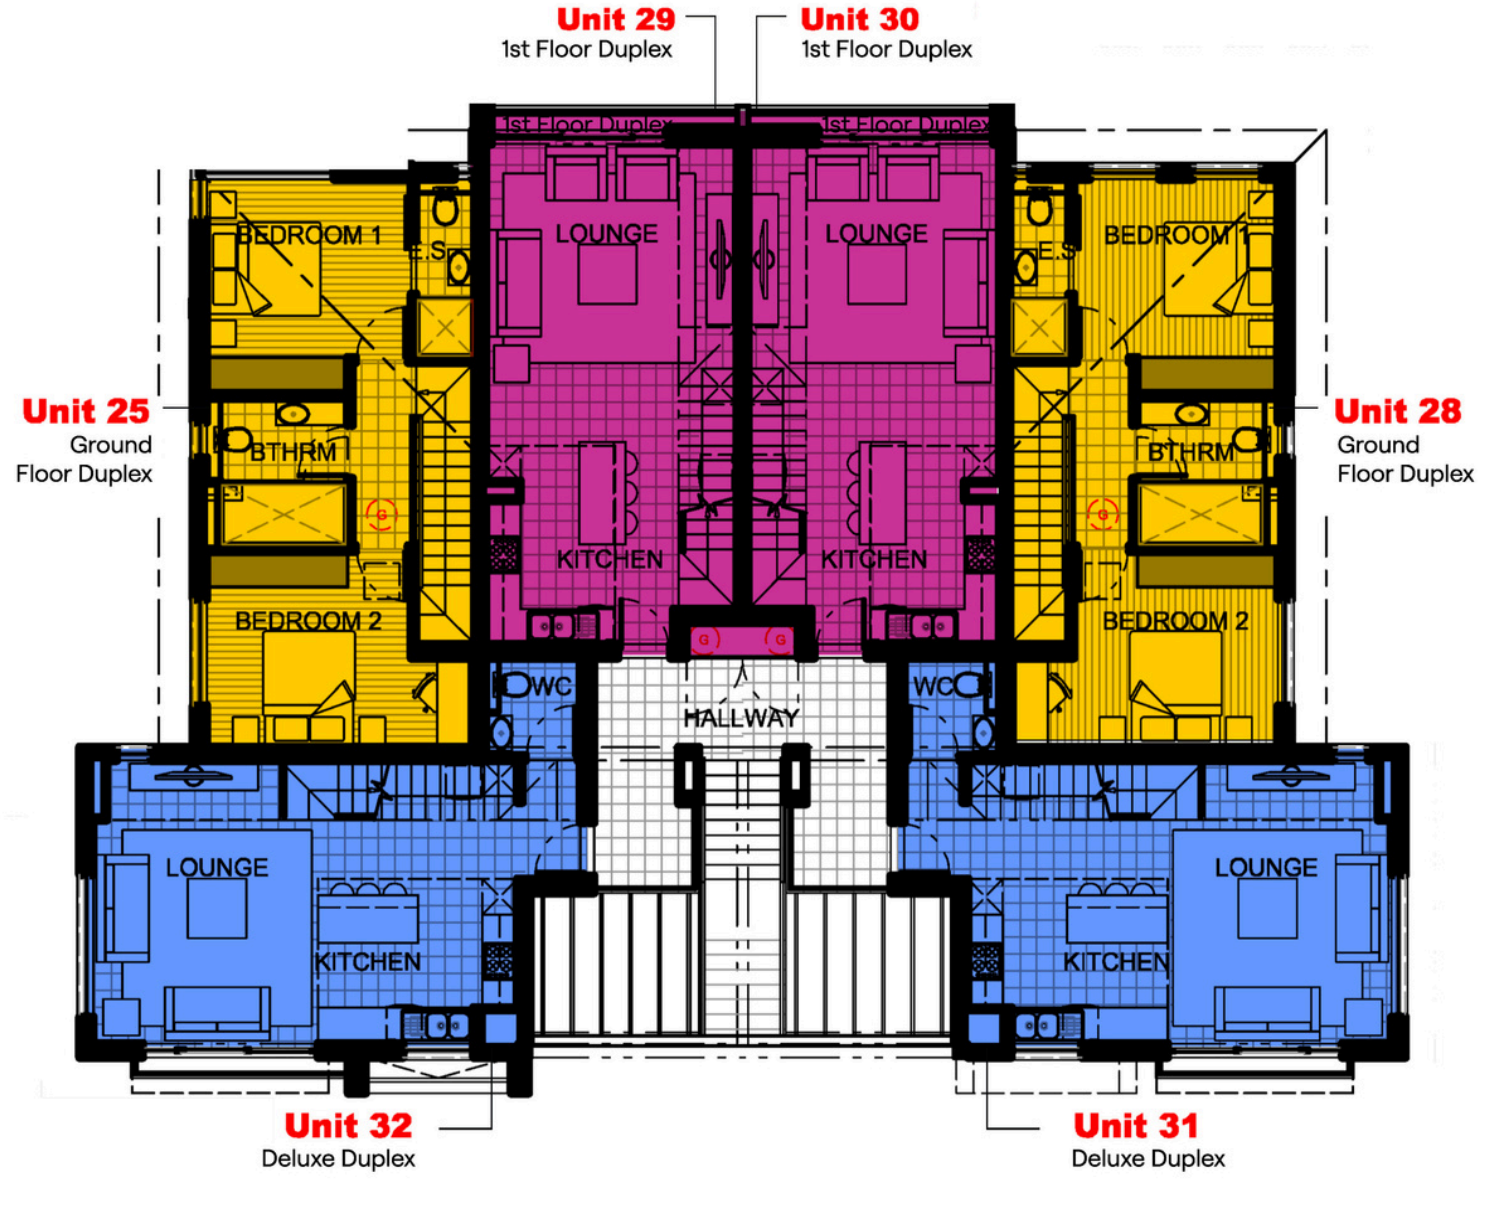

BLOCK D ELEVATION

82m²

Ground Floor Duplex

38m²

Studio Simplex

85m²

1st Floor Duplex

99m²

Deluxe Duplex

- 82m² Ground Floor Duplex
- 38m² Studio Simplex
- 85m² 1st Floor Duplex
- 99m² Deluxe Duplex

GROUND FLOOR

klein de KONING

FIRST FLOOR

klein
de
KONING

- 82m² Ground Floor Duplex
- 38m² Studio Simplex
- 85m² 1st Floor Duplex
- 99m² Deluxe Duplex

SECOND FLOOR