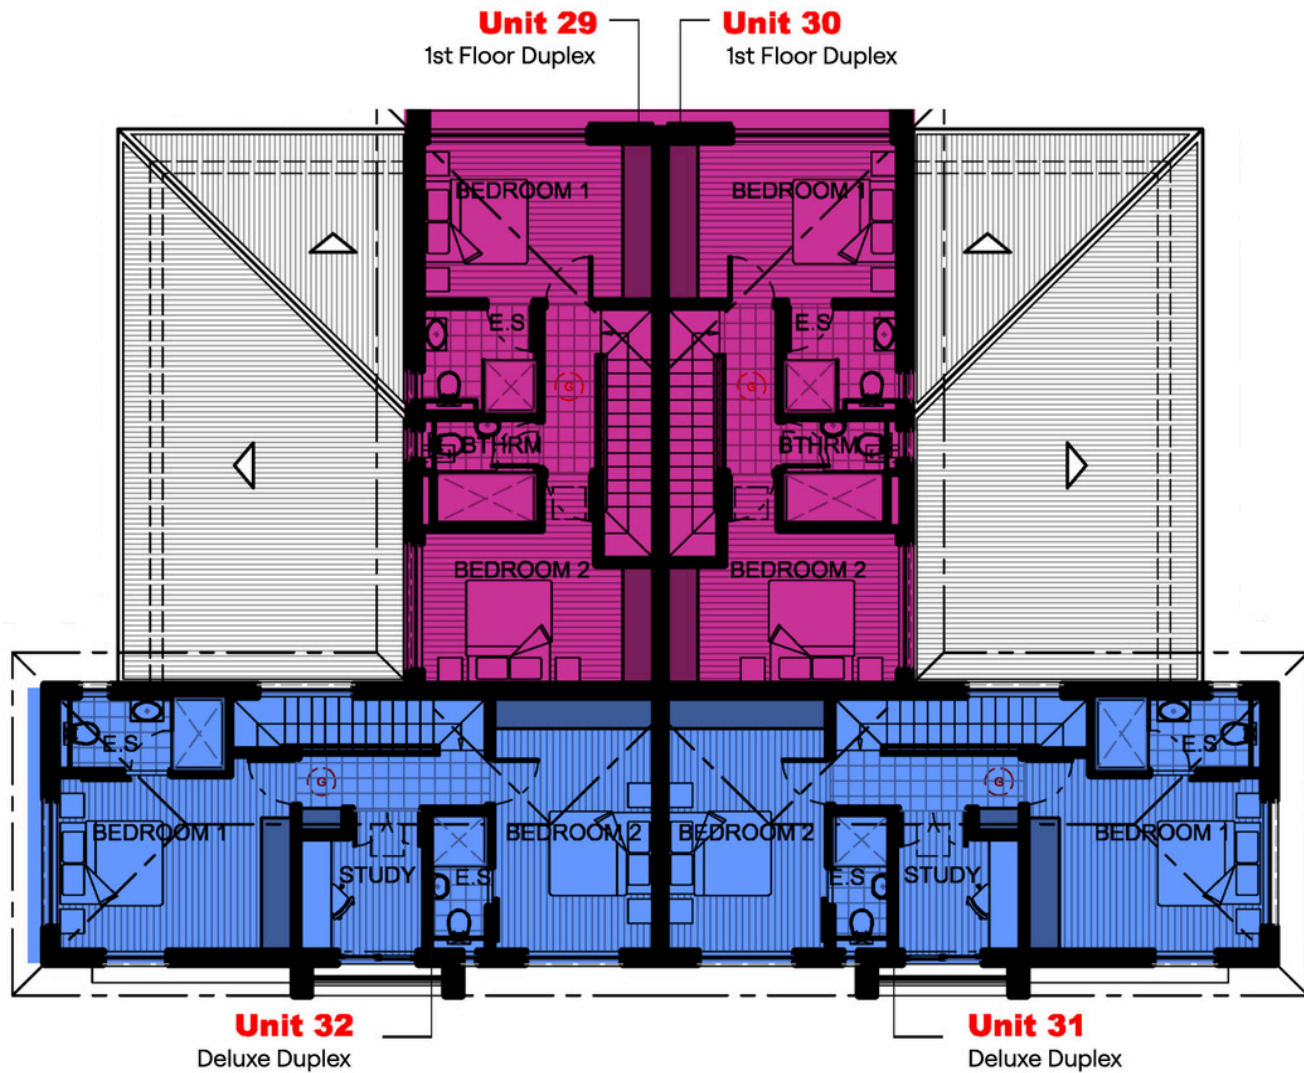

BLOCK D ELEVATION

82m²

Ground Floor Duplex

38m²

Studio Simplex

85m²

1st Floor Duplex

99m²

Deluxe Duplex

- 82m² Ground Floor Duplex
- 38m² Studio Simplex
- 85m² 1st Floor Duplex
- 99m² Deluxe Duplex

GROUND FLOOR

klein de KONING

FIRST FLOOR

klein
de
KONING

- 82m² Ground Floor Duplex
- 38m² Studio Simplex
- 85m² 1st Floor Duplex
- 99m² Deluxe Duplex

SECOND FLOOR