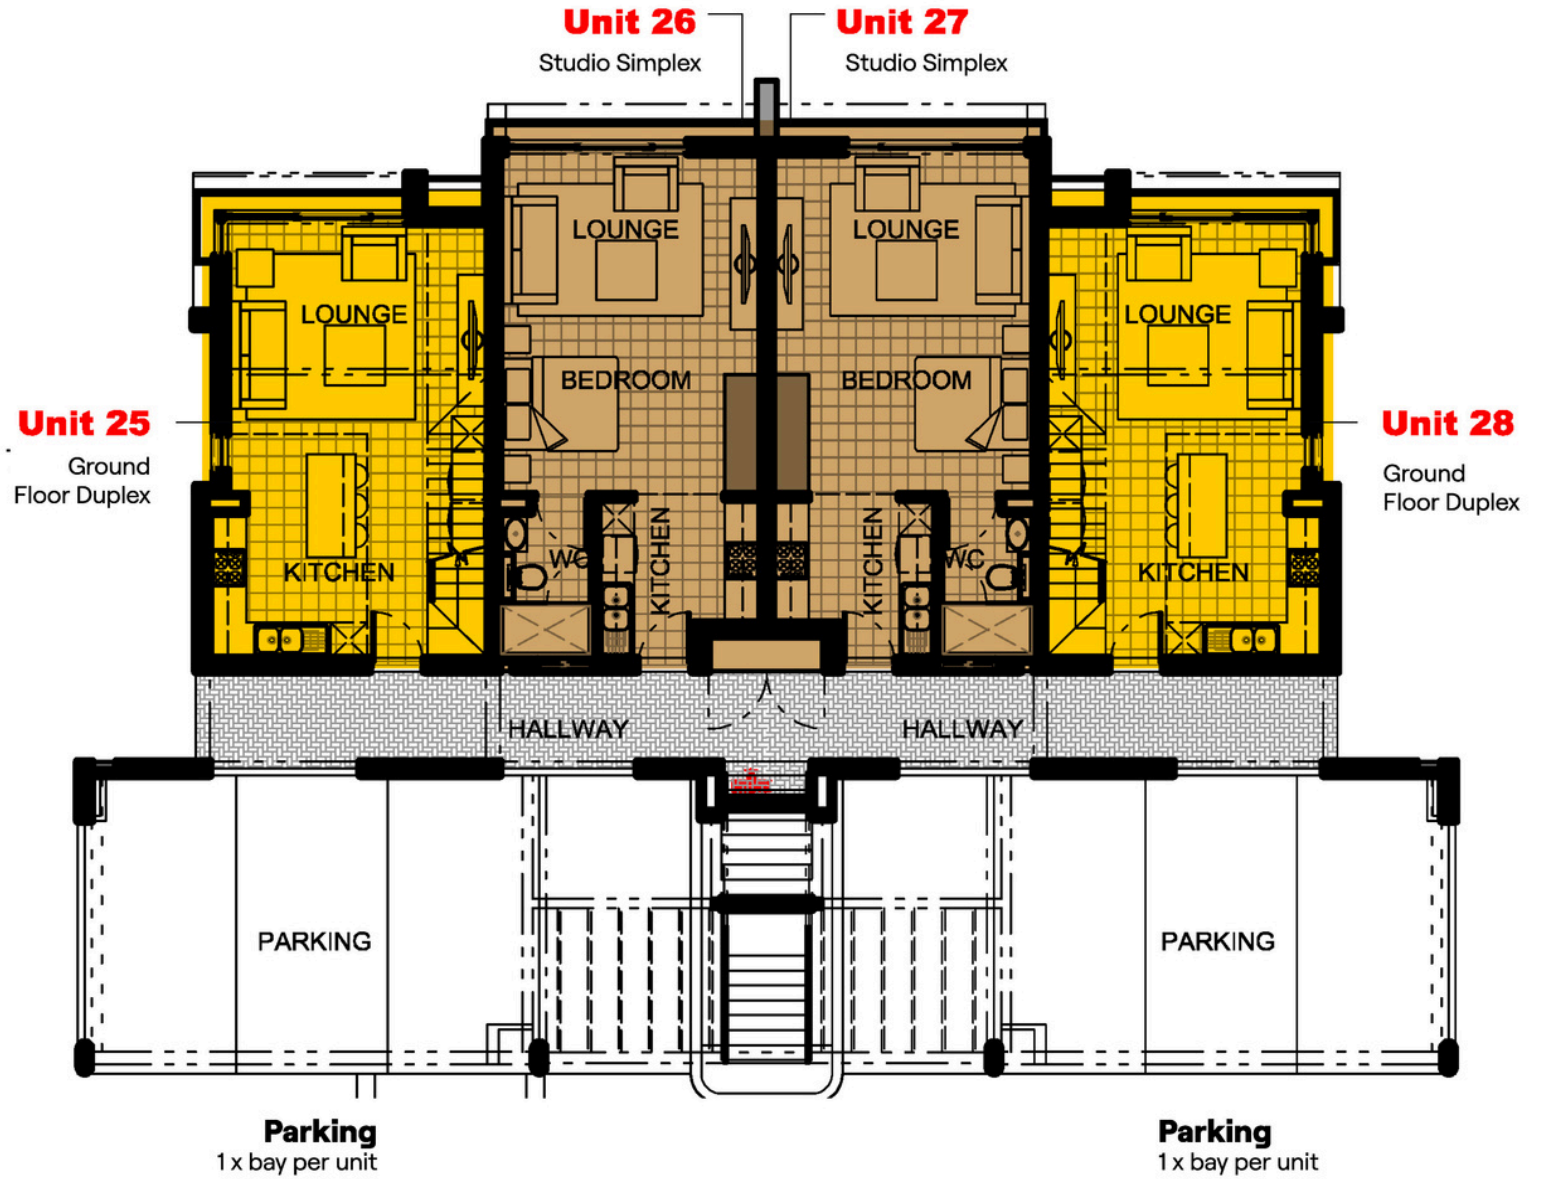

BLOCK D ELEVATION

82m²

Ground Floor Duplex

38m²

Studio Simplex

85m²

1st Floor Duplex

99m²

Deluxe Duplex

- 82m² Ground Floor Duplex
- 38m² Studio Simplex
- 85m² 1st Floor Duplex
- 99m² Deluxe Duplex

GROUND FLOOR

klein de KONING

FIRST FLOOR

klein
de
KONING

- 82m² Ground Floor Duplex
- 38m² Studio Simplex
- 85m² 1st Floor Duplex
- 99m² Deluxe Duplex

SECOND FLOOR