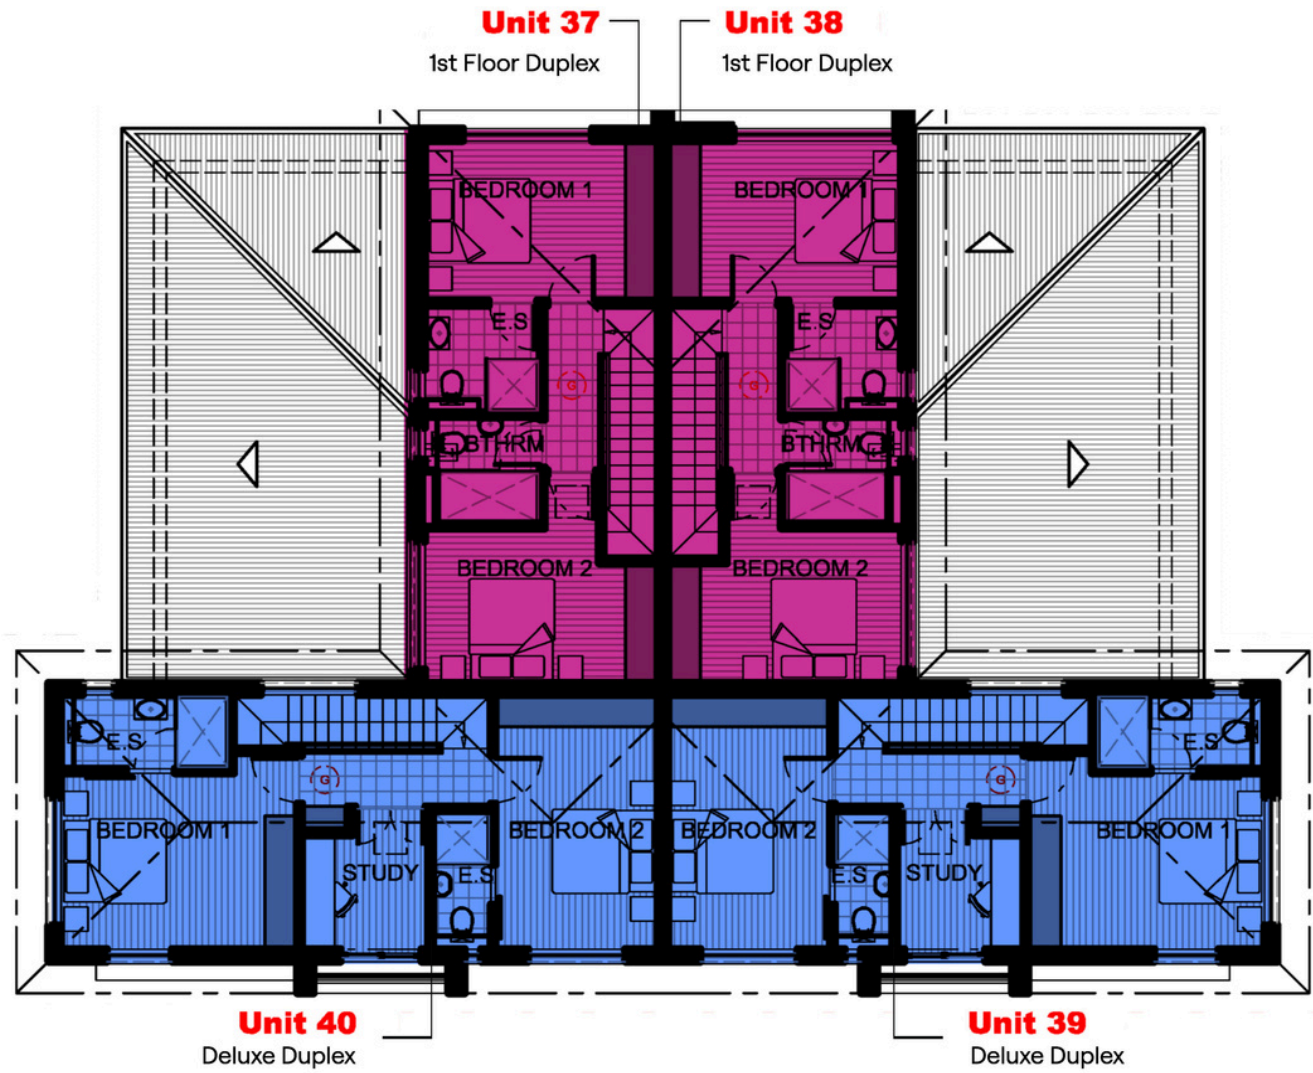

# BLOCK E ELEVATION

82m<sup>2</sup>

Ground Floor Duplex

38m<sup>2</sup>

Studio Simplex

85m<sup>2</sup>

1st Floor Duplex

99m<sup>2</sup>

# klein de KONING

- 82m<sup>2</sup> Ground Floor Duplex
- 38m<sup>2</sup> Studio Simplex
- 85m<sup>2</sup> 1st Floor Duplex
- 99m<sup>2</sup> Deluxe Duplex

GROUND FLOOR

# klein de KONING

FIRST FLOOR

# klein de KONING

- 82m<sup>2</sup> Ground Floor Duplex
- 38m<sup>2</sup> Studio Simplex
- 85m<sup>2</sup> 1st Floor Duplex
- 99m<sup>2</sup> Deluxe Duplex

SECOND FLOOR