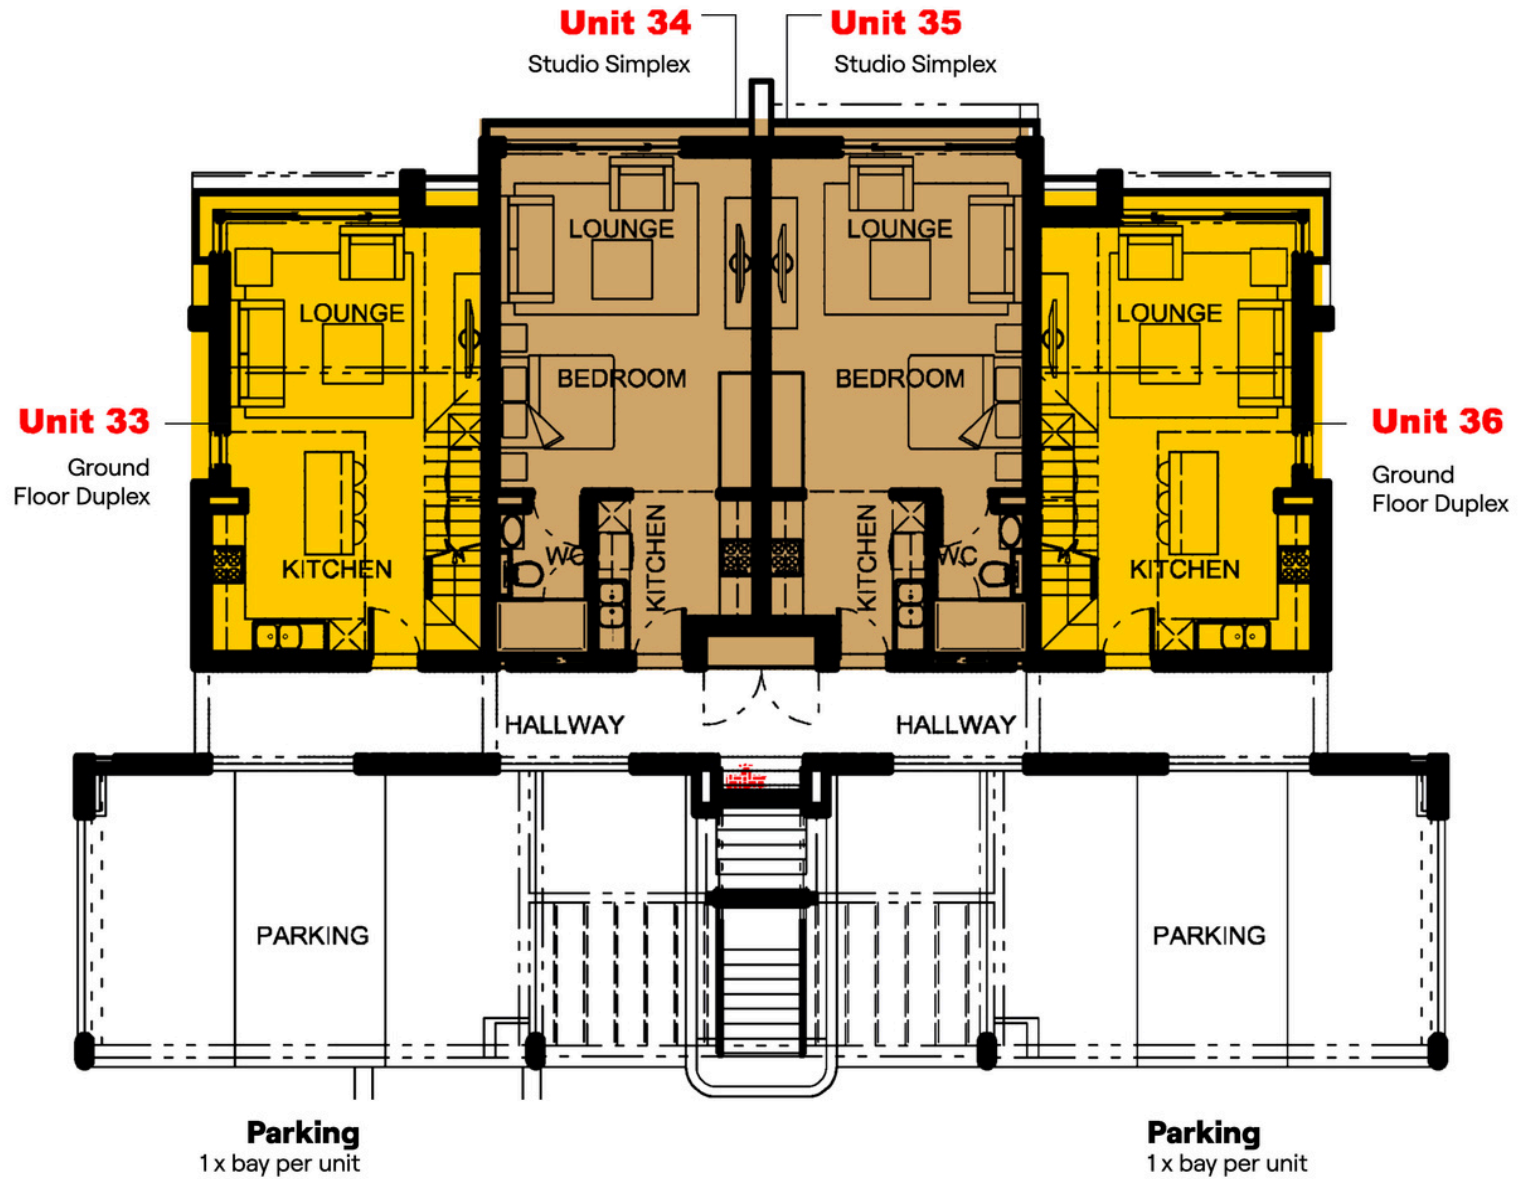

# BLOCK E ELEVATION

82m<sup>2</sup>

Ground Floor Duplex

38m<sup>2</sup>

Studio Simplex

85m<sup>2</sup>

1st Floor Duplex

99m<sup>2</sup>

# klein de KONING

- 82m<sup>2</sup> Ground Floor Duplex
- 38m<sup>2</sup> Studio Simplex
- 85m<sup>2</sup> 1st Floor Duplex
- 99m<sup>2</sup> Deluxe Duplex

GROUND FLOOR

# klein de KONING

FIRST FLOOR

# klein de KONING

- 82m<sup>2</sup> Ground Floor Duplex
- 38m<sup>2</sup> Studio Simplex
- 85m<sup>2</sup> 1st Floor Duplex
- 99m<sup>2</sup> Deluxe Duplex

SECOND FLOOR