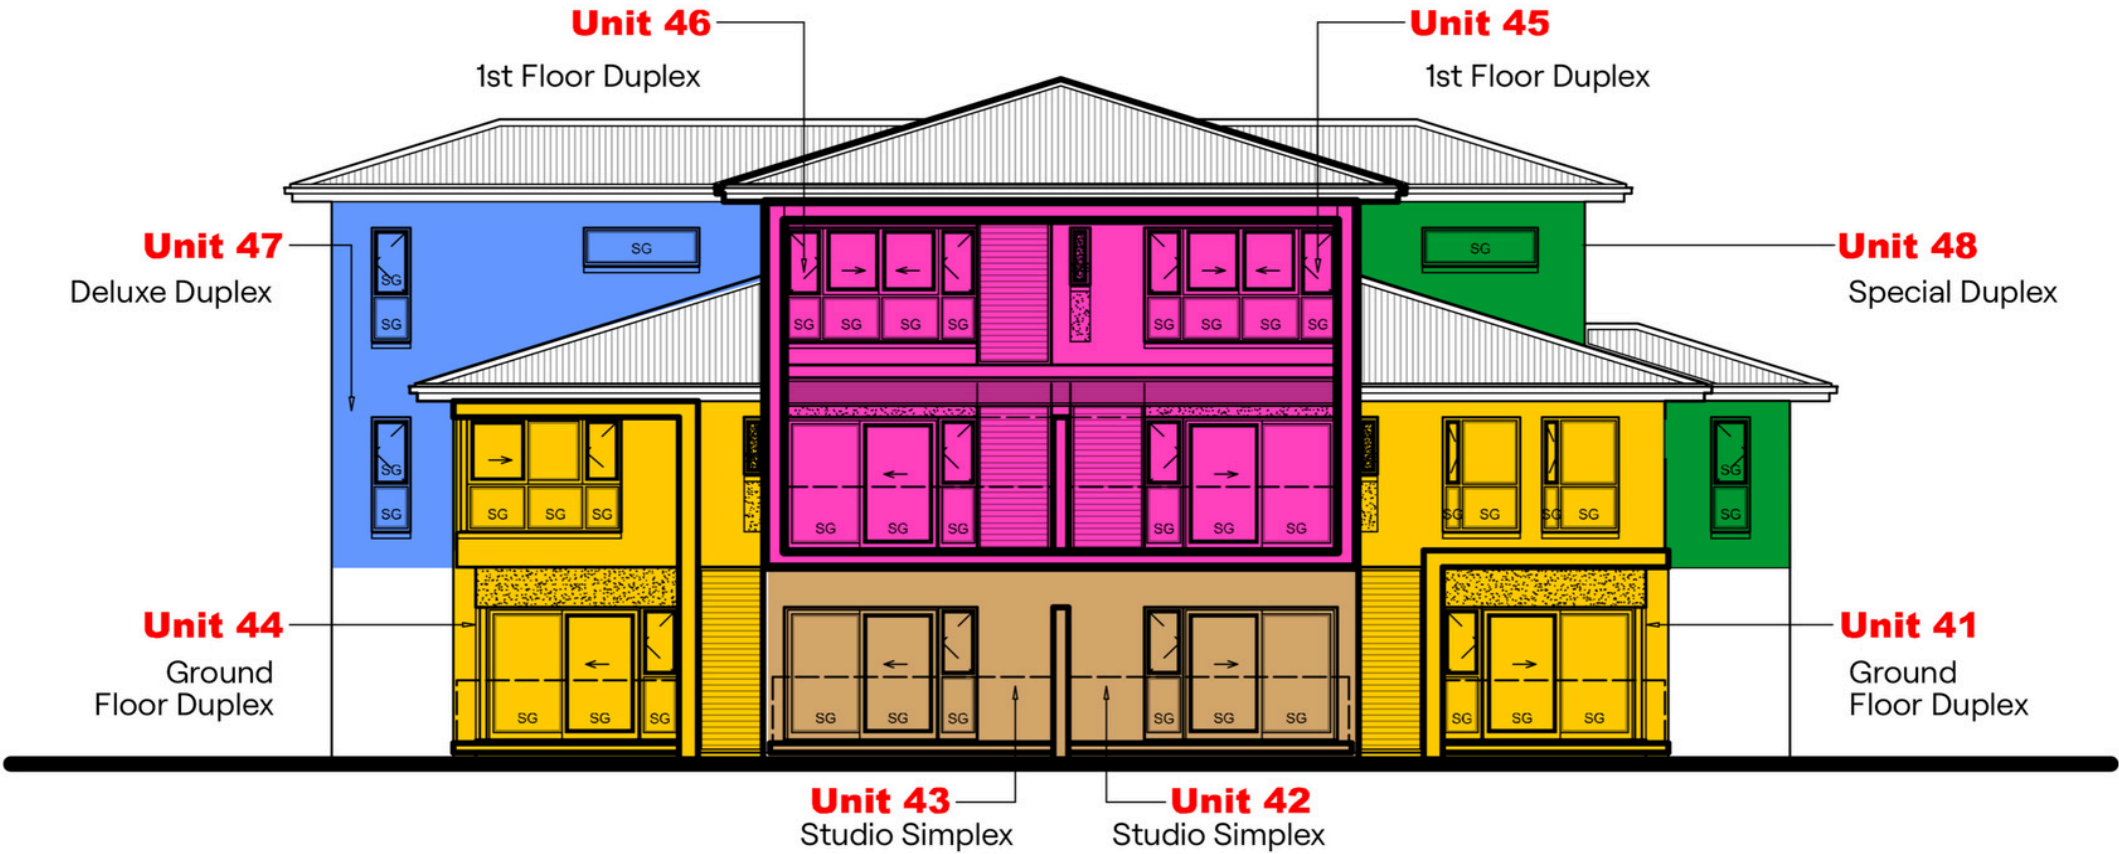

# BLOCK F ELEVATION

<b>82m<sup>2</sup></b>	Ground Floor Duplex	<b>38m<sup>2</sup></b>	Studio Simplex	<b>85m<sup>2</sup></b>	1st Floor Duplex	<b>99m<sup>2</sup></b>	Deluxe Duplex	<b>83m<sup>2</sup></b>	Special Duplex
------------------------	---------------------	------------------------	----------------	------------------------	------------------	------------------------	---------------	------------------------	----------------

# klein de KONING

- 82m<sup>2</sup> Ground Floor Duplex
- 38m<sup>2</sup> Studio Simplex
- 85m<sup>2</sup> 1st Floor Duplex
- 99m<sup>2</sup> Deluxe Duplex
- 83m<sup>2</sup> Special Duplex

GROUND FLOOR

# klein de KONING

- 82m<sup>2</sup> Ground Floor Duplex
- 38m<sup>2</sup> Studio Simplex
- 85m<sup>2</sup> 1st Floor Duplex
- 99m<sup>2</sup> Deluxe Duplex
- 83m<sup>2</sup> Special Duplex

FIRST FLOOR

# klein de KONING

- 82m<sup>2</sup> Ground Floor Duplex
- 38m<sup>2</sup> Studio Simplex
- 85m<sup>2</sup> 1st Floor Duplex
- 99m<sup>2</sup> Deluxe Duplex
- 83m<sup>2</sup> Special Duplex

SECOND FLOOR