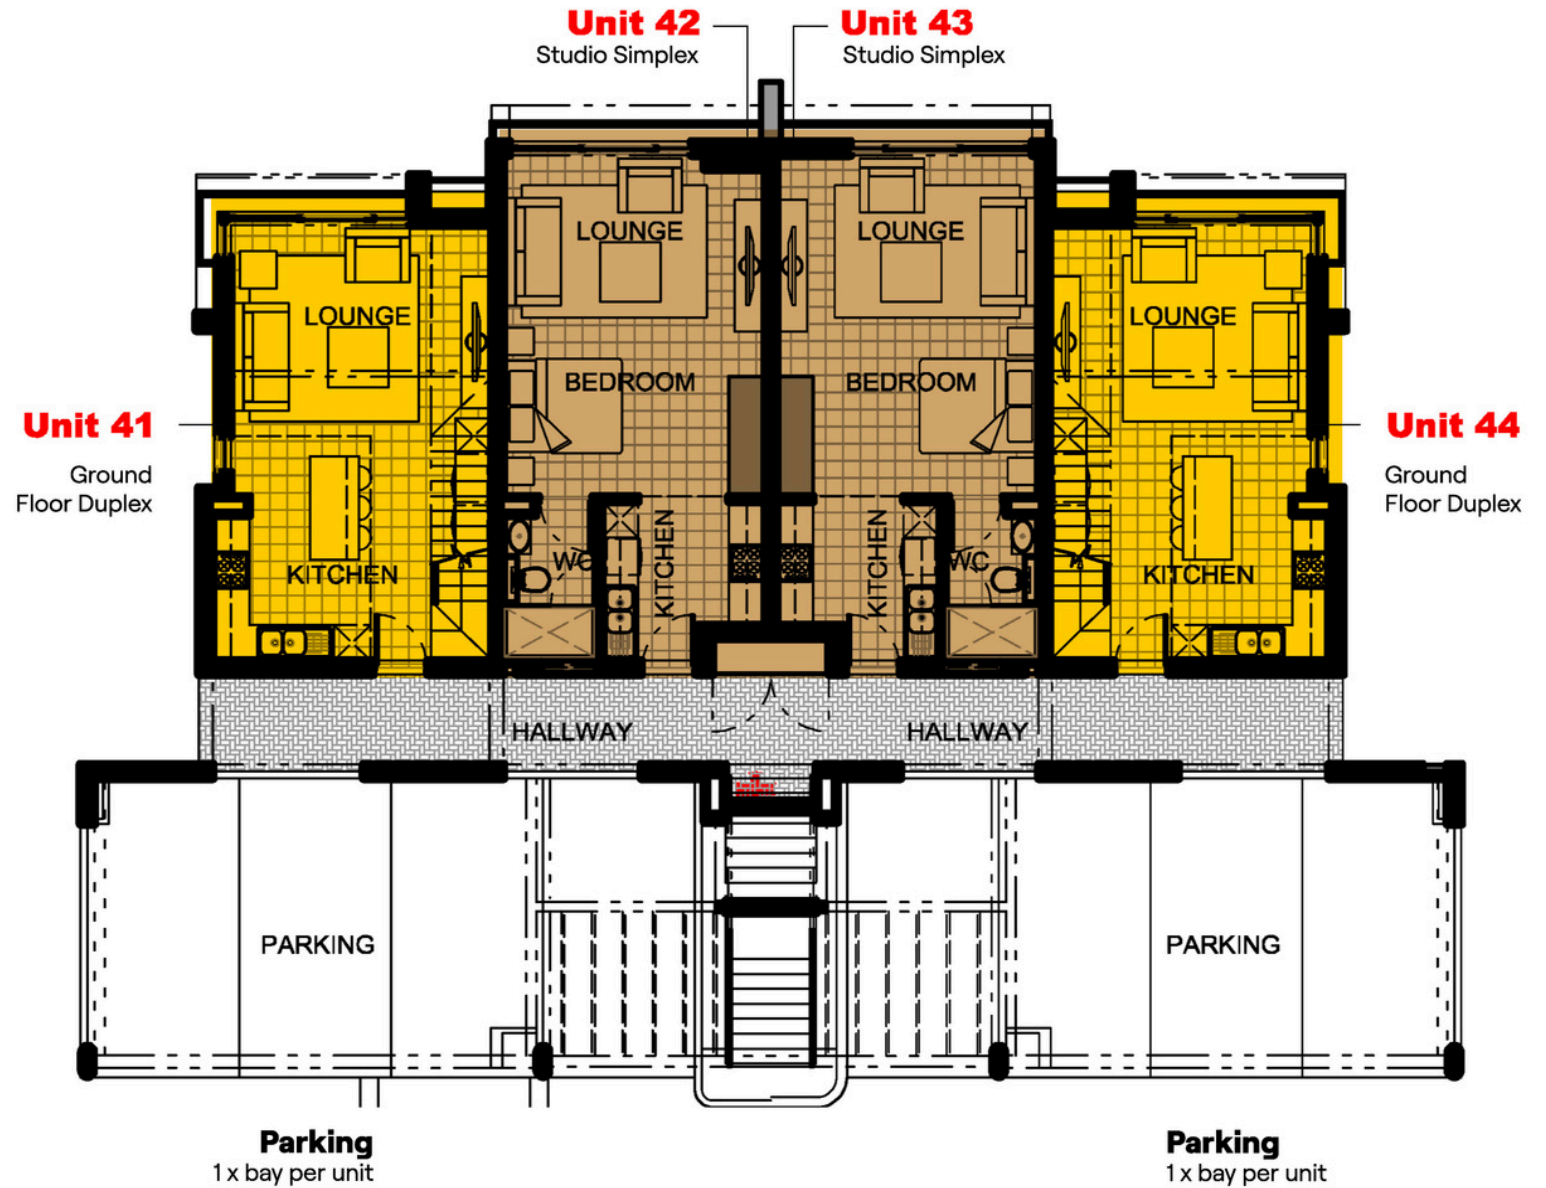

# BLOCK F ELEVATION

<b>82m<sup>2</sup></b>	Ground Floor Duplex	<b>38m<sup>2</sup></b>	Studio Simplex	<b>85m<sup>2</sup></b>	1st Floor Duplex	<b>99m<sup>2</sup></b>	Deluxe Duplex	<b>83m<sup>2</sup></b>	Special Duplex
------------------------	---------------------	------------------------	----------------	------------------------	------------------	------------------------	---------------	------------------------	----------------

# klein de KONING

- 82m<sup>2</sup> Ground Floor Duplex
- 38m<sup>2</sup> Studio Simplex
- 85m<sup>2</sup> 1st Floor Duplex
- 99m<sup>2</sup> Deluxe Duplex
- 83m<sup>2</sup> Special Duplex

GROUND FLOOR

# klein de KONING

- 82m<sup>2</sup> Ground Floor Duplex
- 38m<sup>2</sup> Studio Simplex
- 85m<sup>2</sup> 1st Floor Duplex
- 99m<sup>2</sup> Deluxe Duplex
- 83m<sup>2</sup> Special Duplex

FIRST FLOOR

# klein de KONING

- 82m<sup>2</sup> Ground Floor Duplex
- 38m<sup>2</sup> Studio Simplex
- 85m<sup>2</sup> 1st Floor Duplex
- 99m<sup>2</sup> Deluxe Duplex
- 83m<sup>2</sup> Special Duplex

SECOND FLOOR