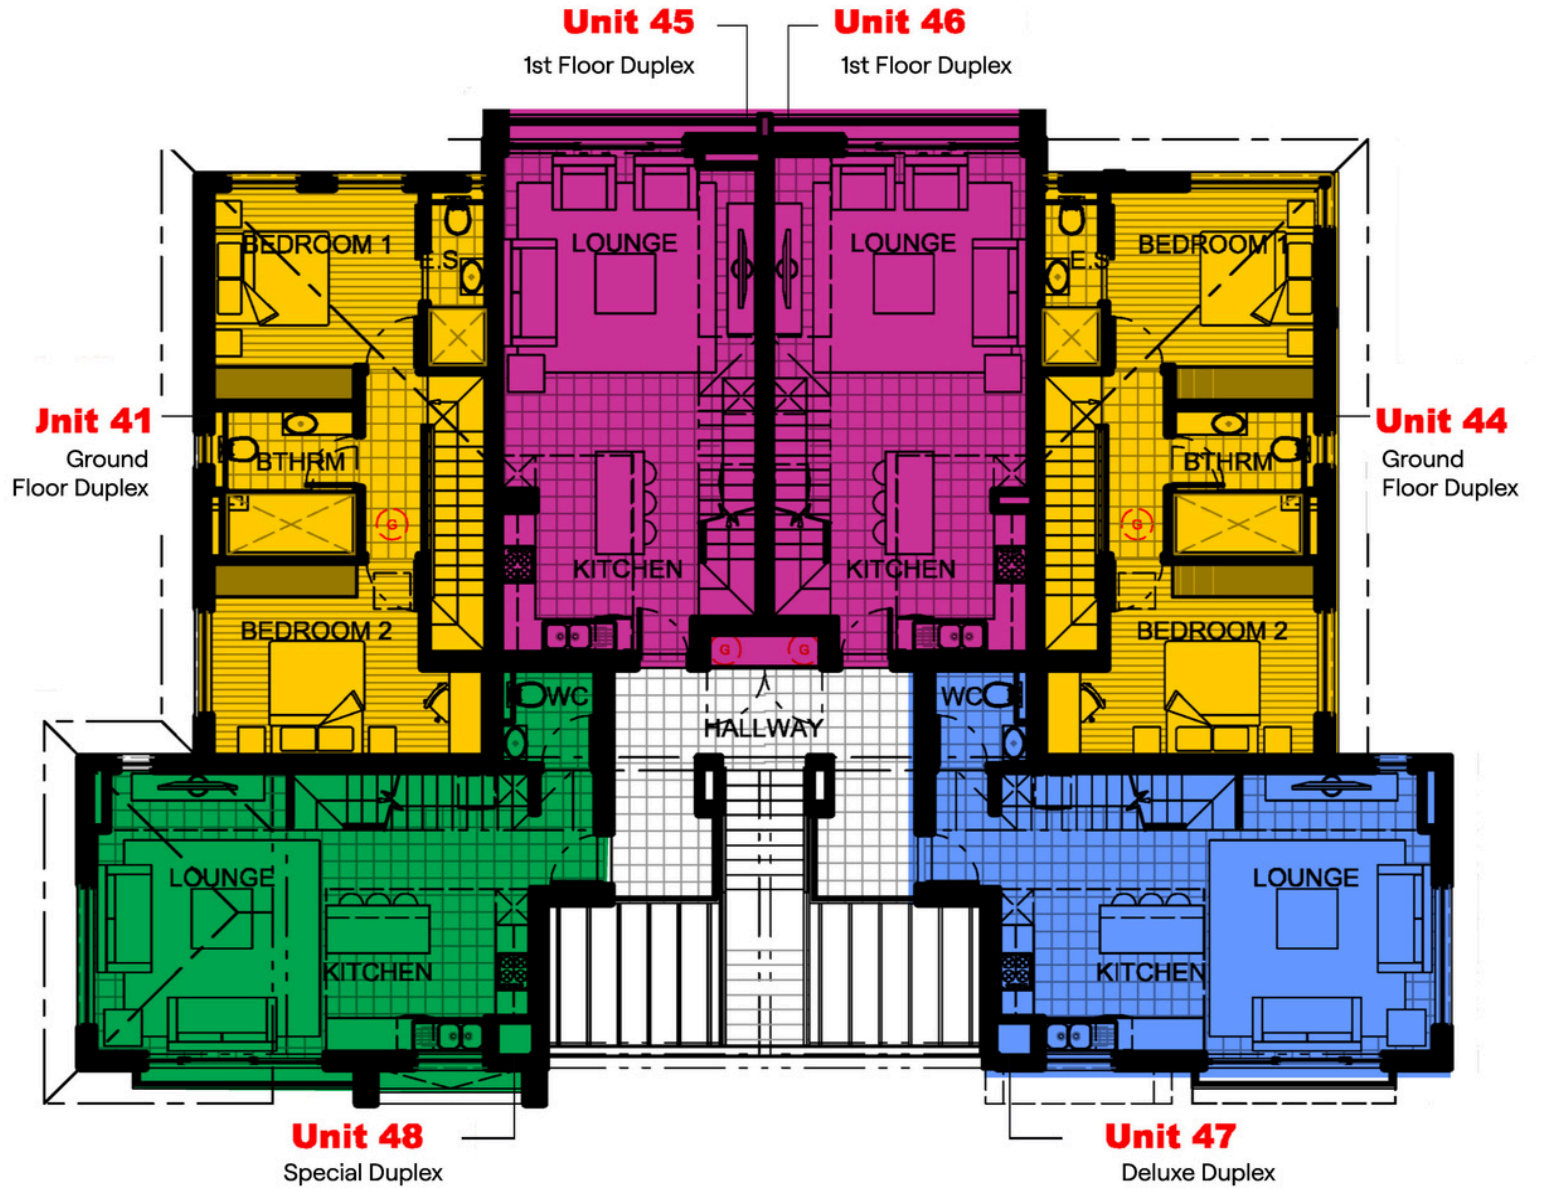

# BLOCK F ELEVATION

<b>82m<sup>2</sup></b>	Ground Floor Duplex	<b>38m<sup>2</sup></b>	Studio Simplex	<b>85m<sup>2</sup></b>	1st Floor Duplex	<b>99m<sup>2</sup></b>	Deluxe Duplex	<b>83m<sup>2</sup></b>	Special Duplex
------------------------	---------------------	------------------------	----------------	------------------------	------------------	------------------------	---------------	------------------------	----------------

# klein de KONING

- 82m<sup>2</sup> Ground Floor Duplex
- 38m<sup>2</sup> Studio Simplex
- 85m<sup>2</sup> 1st Floor Duplex
- 99m<sup>2</sup> Deluxe Duplex
- 83m<sup>2</sup> Special Duplex

GROUND FLOOR

# klein de KONING

- 82m<sup>2</sup> Ground Floor Duplex
- 38m<sup>2</sup> Studio Simplex
- 85m<sup>2</sup> 1st Floor Duplex
- 99m<sup>2</sup> Deluxe Duplex
- 83m<sup>2</sup> Special Duplex

FIRST FLOOR

# klein de KONING

- 82m<sup>2</sup> Ground Floor Duplex
- 38m<sup>2</sup> Studio Simplex
- 85m<sup>2</sup> 1st Floor Duplex
- 99m<sup>2</sup> Deluxe Duplex
- 83m<sup>2</sup> Special Duplex

SECOND FLOOR