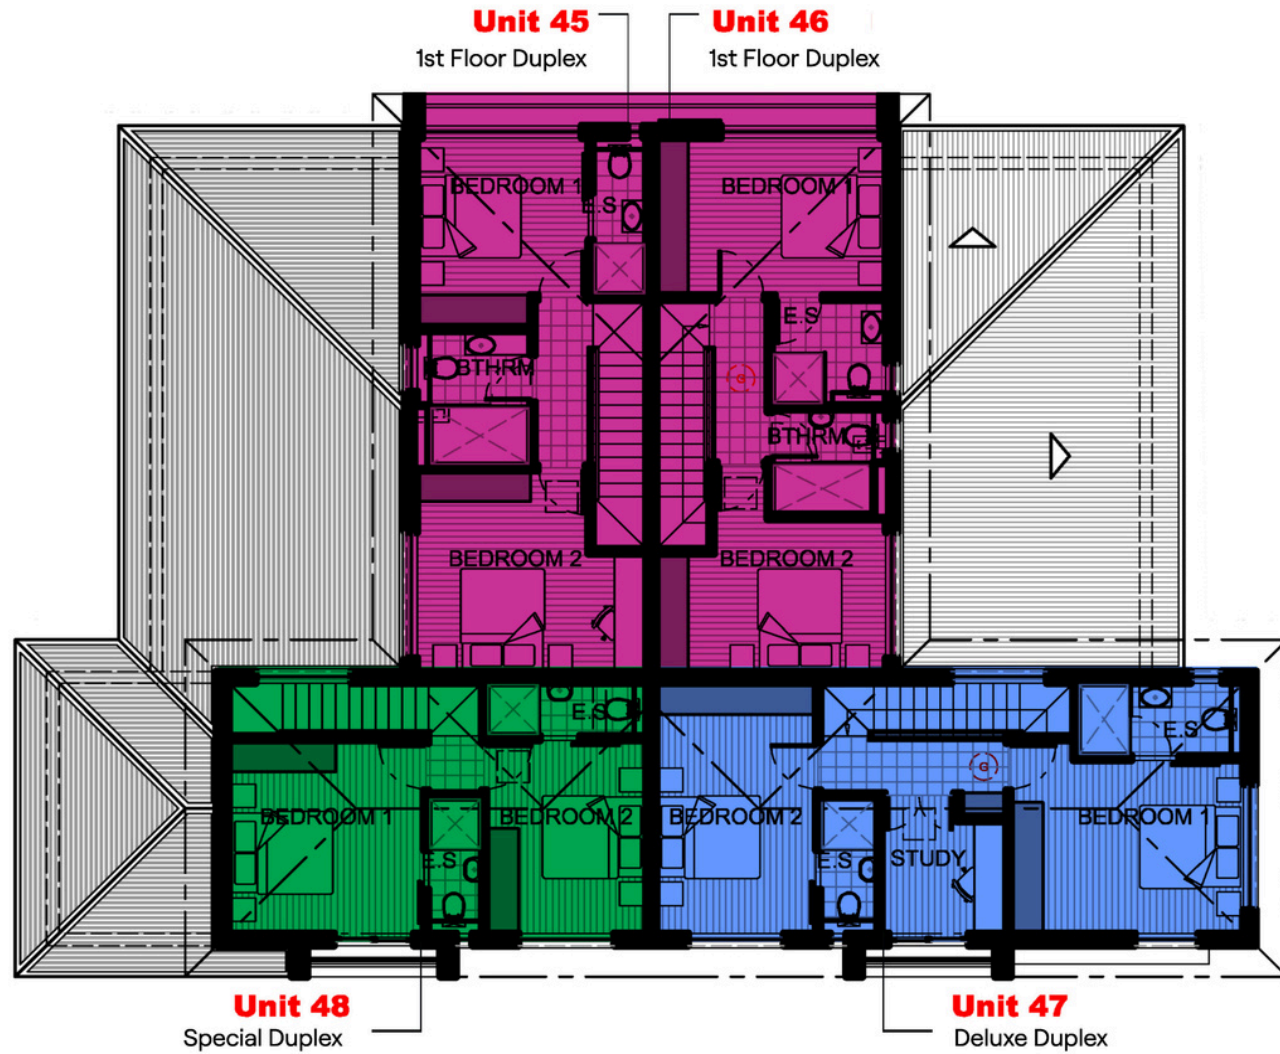

# BLOCK F ELEVATION

<b>82m<sup>2</sup></b>	Ground Floor Duplex	<b>38m<sup>2</sup></b>	Studio Simplex	<b>85m<sup>2</sup></b>	1st Floor Duplex	<b>99m<sup>2</sup></b>	Deluxe Duplex	<b>83m<sup>2</sup></b>	Special Duplex
------------------------	---------------------	------------------------	----------------	------------------------	------------------	------------------------	---------------	------------------------	----------------

# klein de KONING

- 82m<sup>2</sup> Ground Floor Duplex
- 38m<sup>2</sup> Studio Simplex
- 85m<sup>2</sup> 1st Floor Duplex
- 99m<sup>2</sup> Deluxe Duplex
- 83m<sup>2</sup> Special Duplex

GROUND FLOOR

# klein de KONING

- 82m<sup>2</sup> Ground Floor Duplex
- 38m<sup>2</sup> Studio Simplex
- 85m<sup>2</sup> 1st Floor Duplex
- 99m<sup>2</sup> Deluxe Duplex
- 83m<sup>2</sup> Special Duplex

FIRST FLOOR

# klein de KONING

- 82m<sup>2</sup> Ground Floor Duplex
- 38m<sup>2</sup> Studio Simplex
- 85m<sup>2</sup> 1st Floor Duplex
- 99m<sup>2</sup> Deluxe Duplex
- 83m<sup>2</sup> Special Duplex

SECOND FLOOR