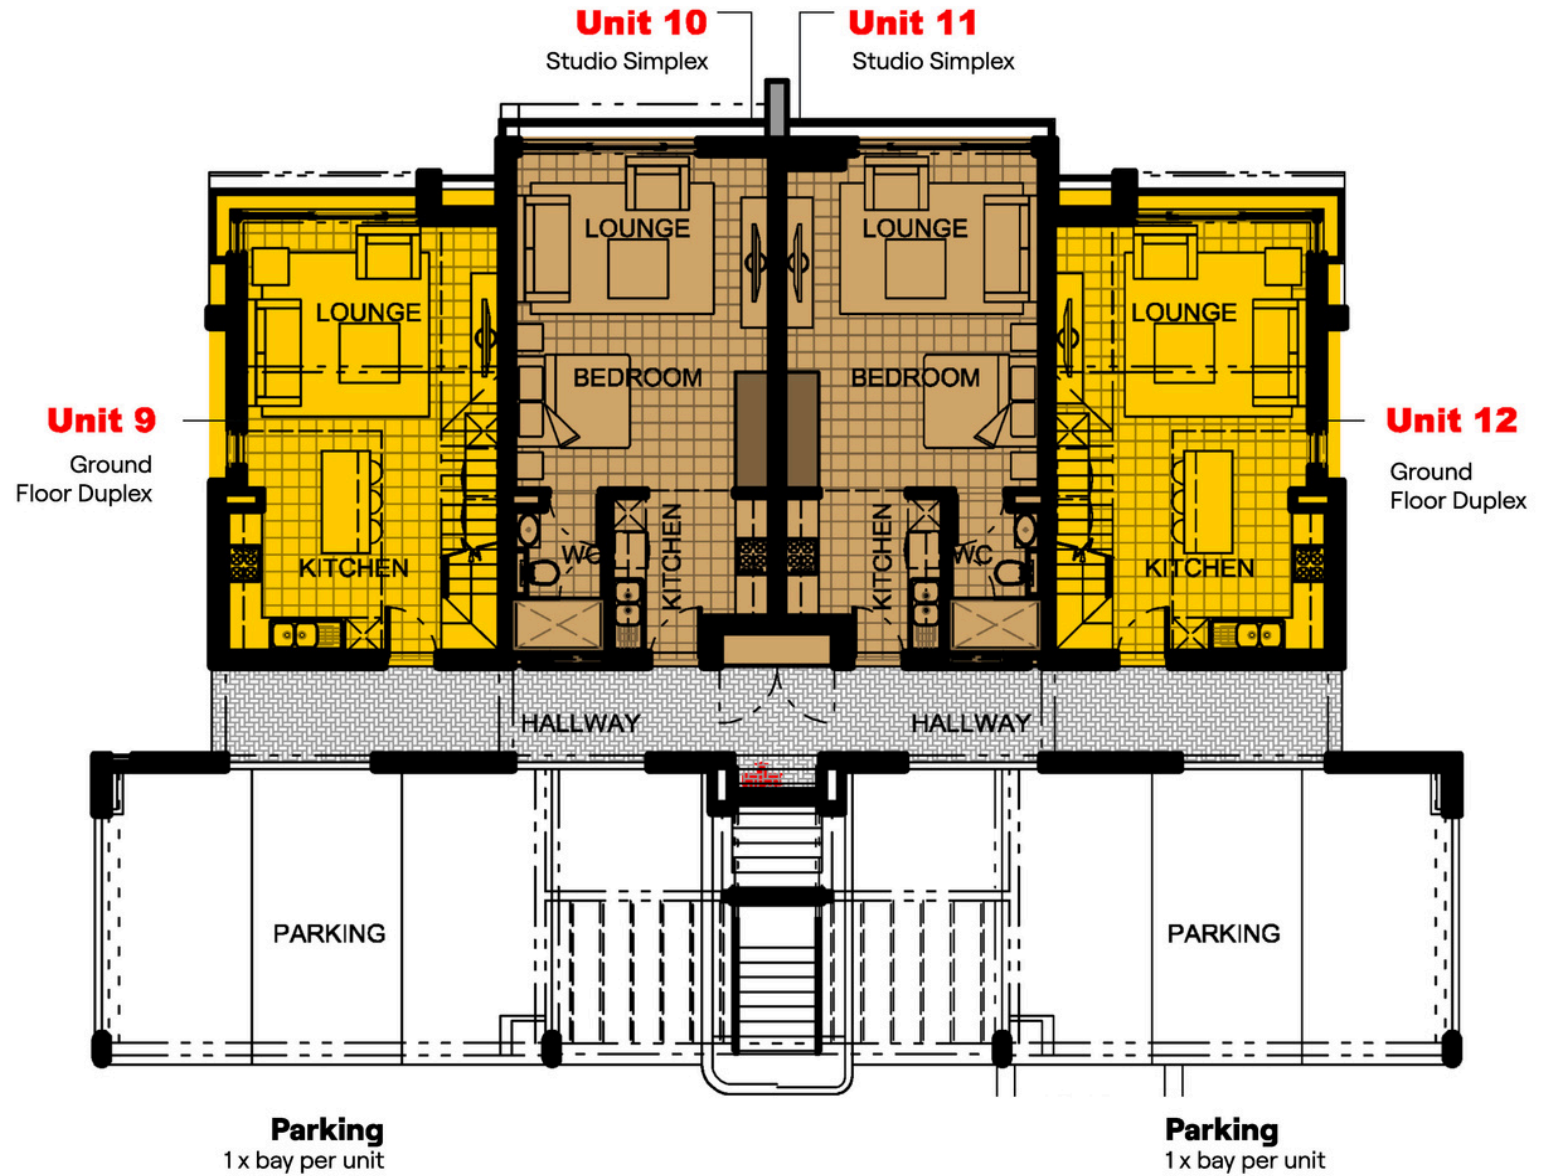

# BLOCK B ELEVATION

<b>82m<sup>2</sup></b>	Ground Floor Duplex	<b>38m<sup>2</sup></b>	Studio Simplex	<b>85m<sup>2</sup></b>	1st Floor Duplex	<b>99m<sup>2</sup></b>	Deluxe Duplex	<b>83m<sup>2</sup></b>	Special Duplex
------------------------	---------------------	------------------------	----------------	------------------------	------------------	------------------------	---------------	------------------------	----------------

# klein de KONING

- 82m<sup>2</sup> Ground Floor Duplex
- 38m<sup>2</sup> Studio Simplex
- 85m<sup>2</sup> 1st Floor Duplex
- 99m<sup>2</sup> Deluxe Duplex
- 83m<sup>2</sup> Special Duplex

GROUND FLOOR

# klein de KONING

- 82m<sup>2</sup> Ground Floor Duplex
- 38m<sup>2</sup> Studio Simplex
- 85m<sup>2</sup> 1st Floor Duplex
- 99m<sup>2</sup> Deluxe Duplex
- 83m<sup>2</sup> Special Duplex

FIRST FLOOR

# klein de KONING

- 82m<sup>2</sup> Ground Floor Duplex
- 38m<sup>2</sup> Studio Simplex
- 85m<sup>2</sup> 1st Floor Duplex
- 99m<sup>2</sup> Deluxe Duplex
- 83m<sup>2</sup> Special Duplex

SECOND FLOOR