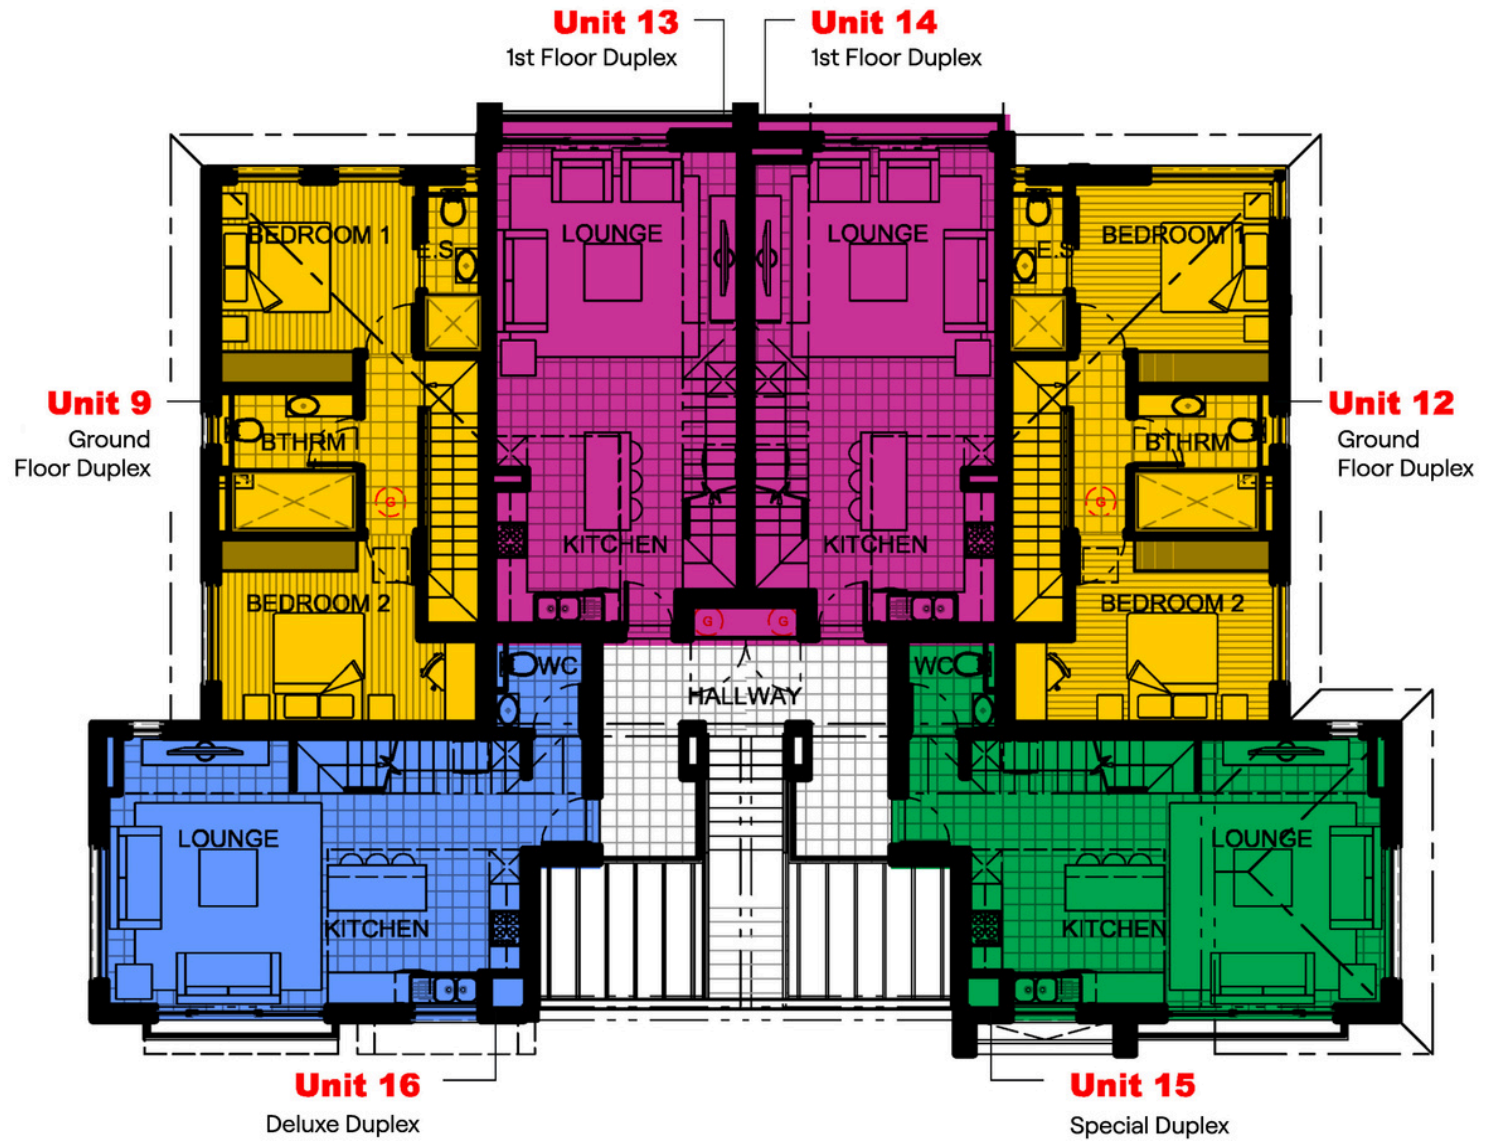

# BLOCK B ELEVATION

<b>82m<sup>2</sup></b>	Ground Floor Duplex	<b>38m<sup>2</sup></b>	Studio Simplex	<b>85m<sup>2</sup></b>	1st Floor Duplex	<b>99m<sup>2</sup></b>	Deluxe Duplex	<b>83m<sup>2</sup></b>	Special Duplex
------------------------	---------------------	------------------------	----------------	------------------------	------------------	------------------------	---------------	------------------------	----------------

# klein de KONING

- 82m<sup>2</sup> Ground Floor Duplex
- 38m<sup>2</sup> Studio Simplex
- 85m<sup>2</sup> 1st Floor Duplex
- 99m<sup>2</sup> Deluxe Duplex
- 83m<sup>2</sup> Special Duplex

GROUND FLOOR

# klein de KONING

- 82m<sup>2</sup> Ground Floor Duplex
- 38m<sup>2</sup> Studio Simplex
- 85m<sup>2</sup> 1st Floor Duplex
- 99m<sup>2</sup> Deluxe Duplex
- 83m<sup>2</sup> Special Duplex

FIRST FLOOR

# klein de KONING

- 82m<sup>2</sup> Ground Floor Duplex
- 38m<sup>2</sup> Studio Simplex
- 85m<sup>2</sup> 1st Floor Duplex
- 99m<sup>2</sup> Deluxe Duplex
- 83m<sup>2</sup> Special Duplex

SECOND FLOOR