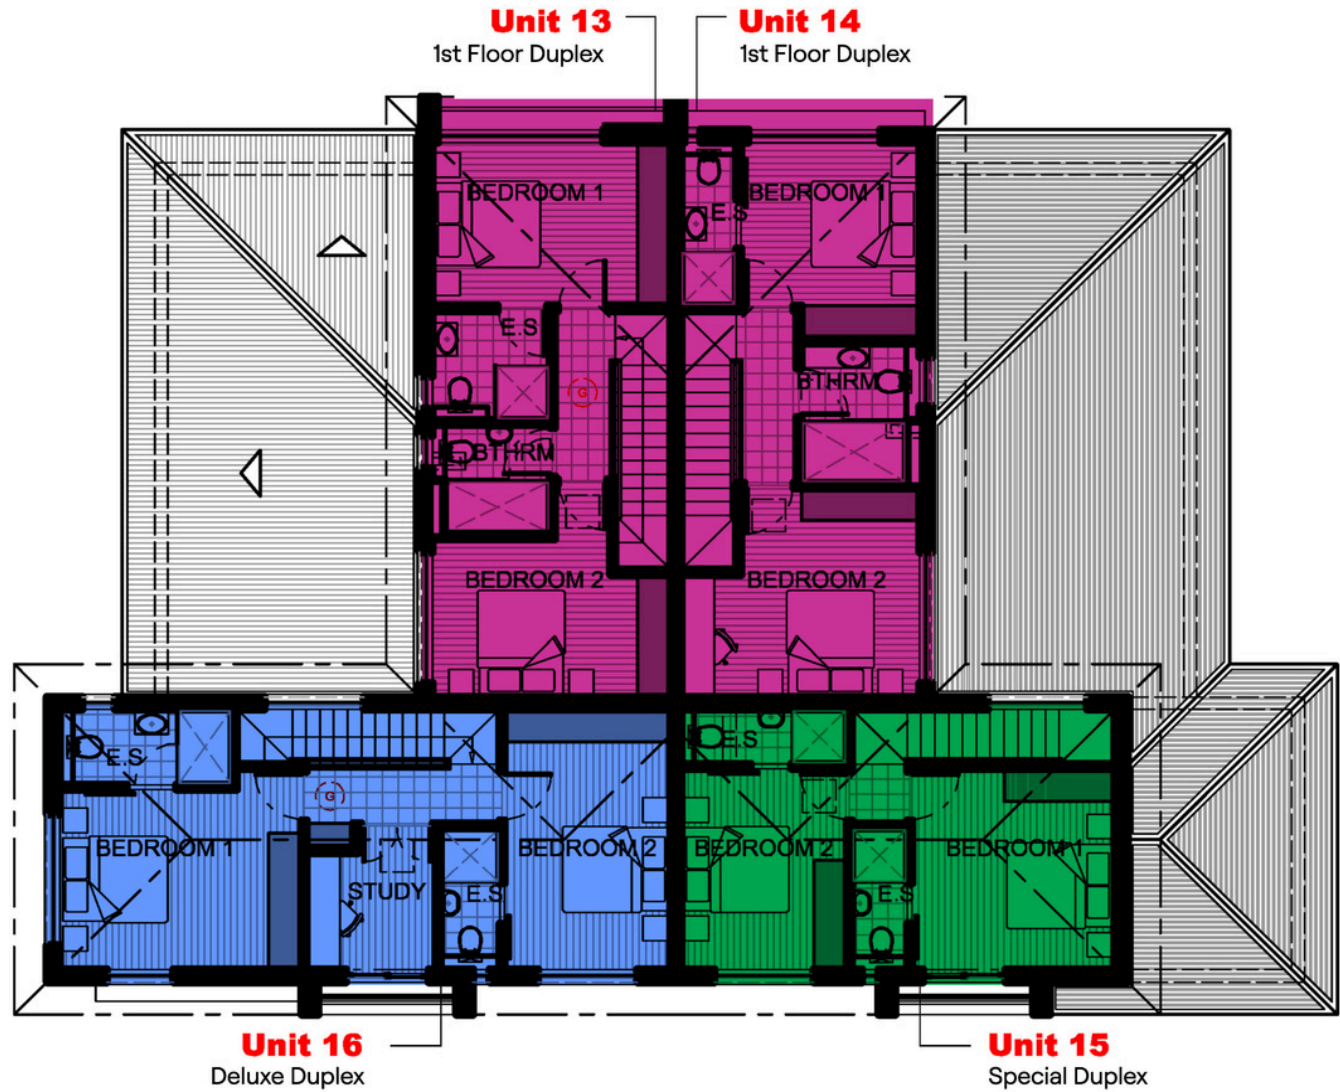

# BLOCK B ELEVATION

<b>82m<sup>2</sup></b>	Ground Floor Duplex	<b>38m<sup>2</sup></b>	Studio Simplex	<b>85m<sup>2</sup></b>	1st Floor Duplex	<b>99m<sup>2</sup></b>	Deluxe Duplex	<b>83m<sup>2</sup></b>	Special Duplex
------------------------	---------------------	------------------------	----------------	------------------------	------------------	------------------------	---------------	------------------------	----------------

# klein de KONING

- 82m<sup>2</sup> Ground Floor Duplex
- 38m<sup>2</sup> Studio Simplex
- 85m<sup>2</sup> 1st Floor Duplex
- 99m<sup>2</sup> Deluxe Duplex
- 83m<sup>2</sup> Special Duplex

GROUND FLOOR

# klein de KONING

- 82m<sup>2</sup> Ground Floor Duplex
- 38m<sup>2</sup> Studio Simplex
- 85m<sup>2</sup> 1st Floor Duplex
- 99m<sup>2</sup> Deluxe Duplex
- 83m<sup>2</sup> Special Duplex

FIRST FLOOR

# klein de KONING

- 82m<sup>2</sup> Ground Floor Duplex
- 38m<sup>2</sup> Studio Simplex
- 85m<sup>2</sup> 1st Floor Duplex
- 99m<sup>2</sup> Deluxe Duplex
- 83m<sup>2</sup> Special Duplex

SECOND FLOOR